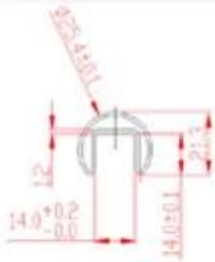

Specifications of slot handrail:

Material : stainless steel 316 /316L

Finish : satin or mirror polished

Round slot rail dimension : Dia 25.4mm , groove 14*14 mm , 5.8 meter per length

Square slot rail dimension : : 25*21mm , groove 14*14 mm , 5.8 meter per length

Product of slot handrail,square and round

Shenzhen Launch Co.,Ltd

Square slot handrail & fittings

slot handrail length : 5.8 meters

Square handrail fittings :		
Square cap		
Square wall to rail connector		
Square 180 deg. Connector		
Square 90 deg. Connector		

www.launch-china.cn

Shenzhen Launch Co.,Ltd

Round slot handrail & fittings

slot handrail length : 5.8 meters

round handrail fittings :

round cap

round wall to rail connector

round 180 deg. connector