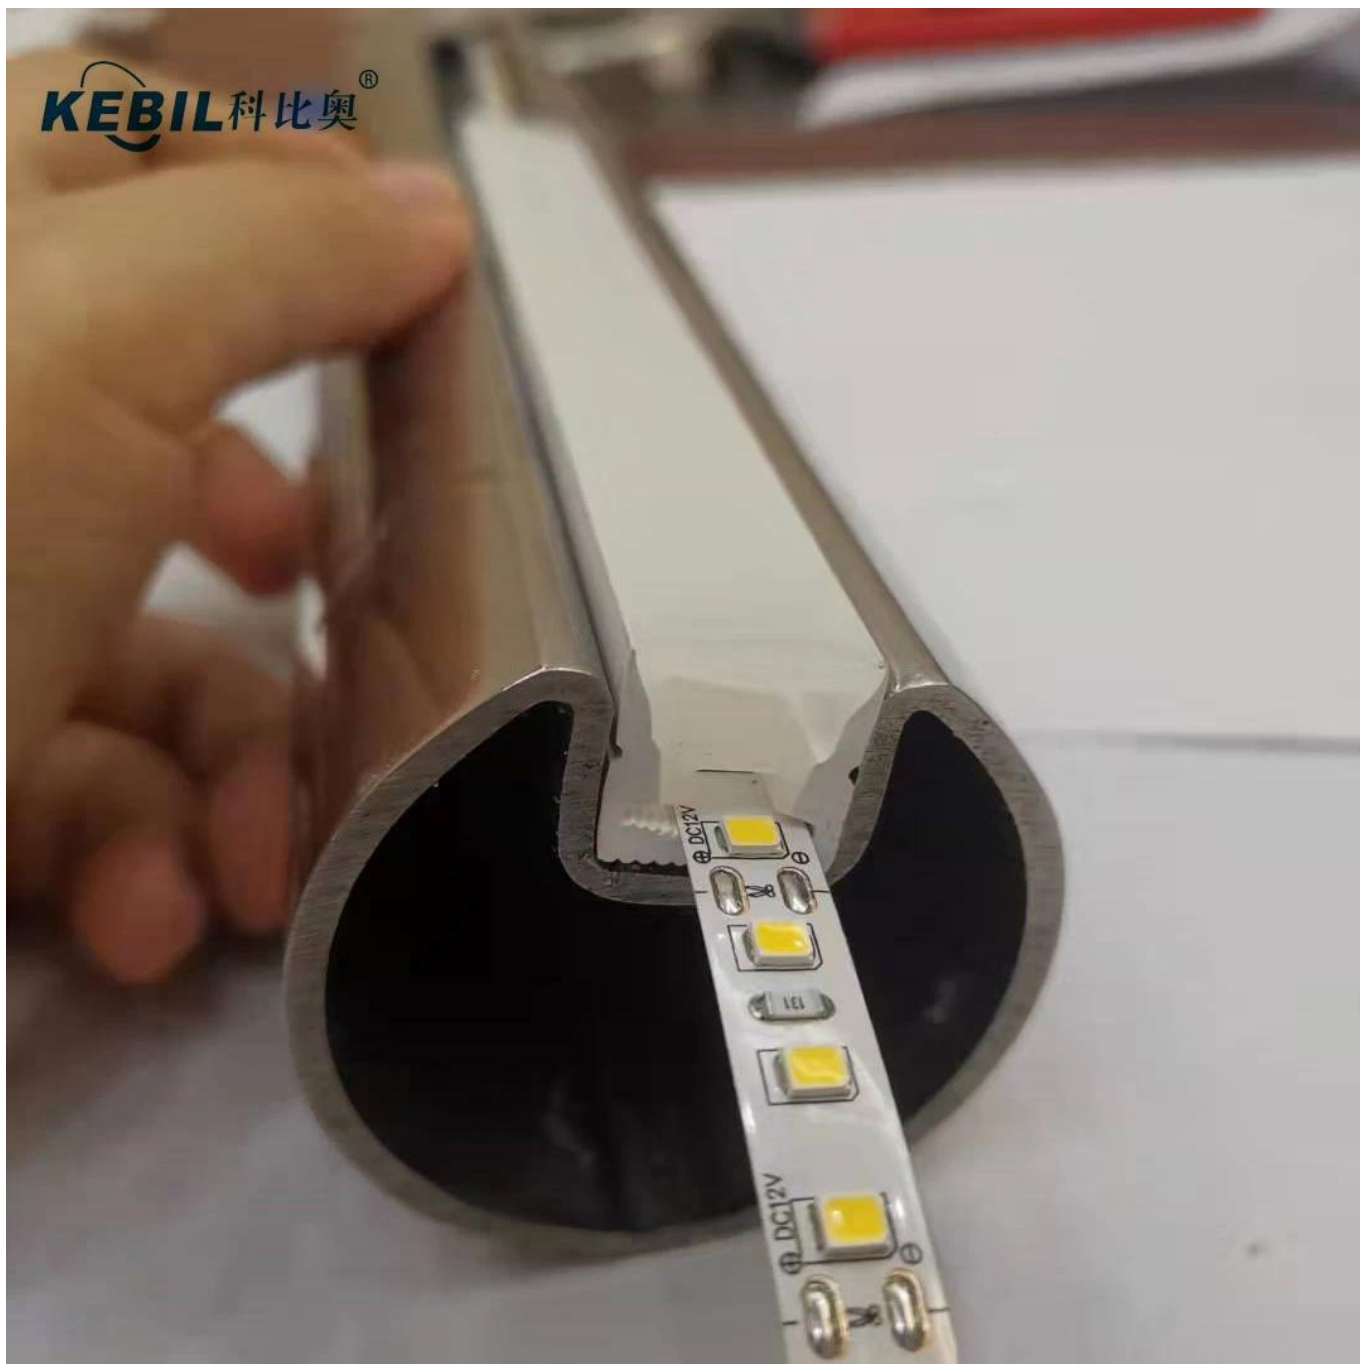

## Stainless Steel Tube with Slot for LED Light for Stairs and Handrails Lighting

Component	Specification	Material	Surface
Handrail	$\Phi 50.8 \times 1.5\text{mm}$ $\Phi 42.4 \times 1.5\text{mm}$ $\Phi 38.1 \times 1.5\text{mm}$ $\Phi 25.4 \times 1.5\text{mm}$	SUS304 SUS316 SUS316L	Satin Mirror Black
On wall bracket	Suitable for the corresponding handrail tube	SUS304 SUS316 SUS316L	Satin Mirror Black
LED light	can be changed according your requests	LED	clear

**Handrail Slot Tubes:**