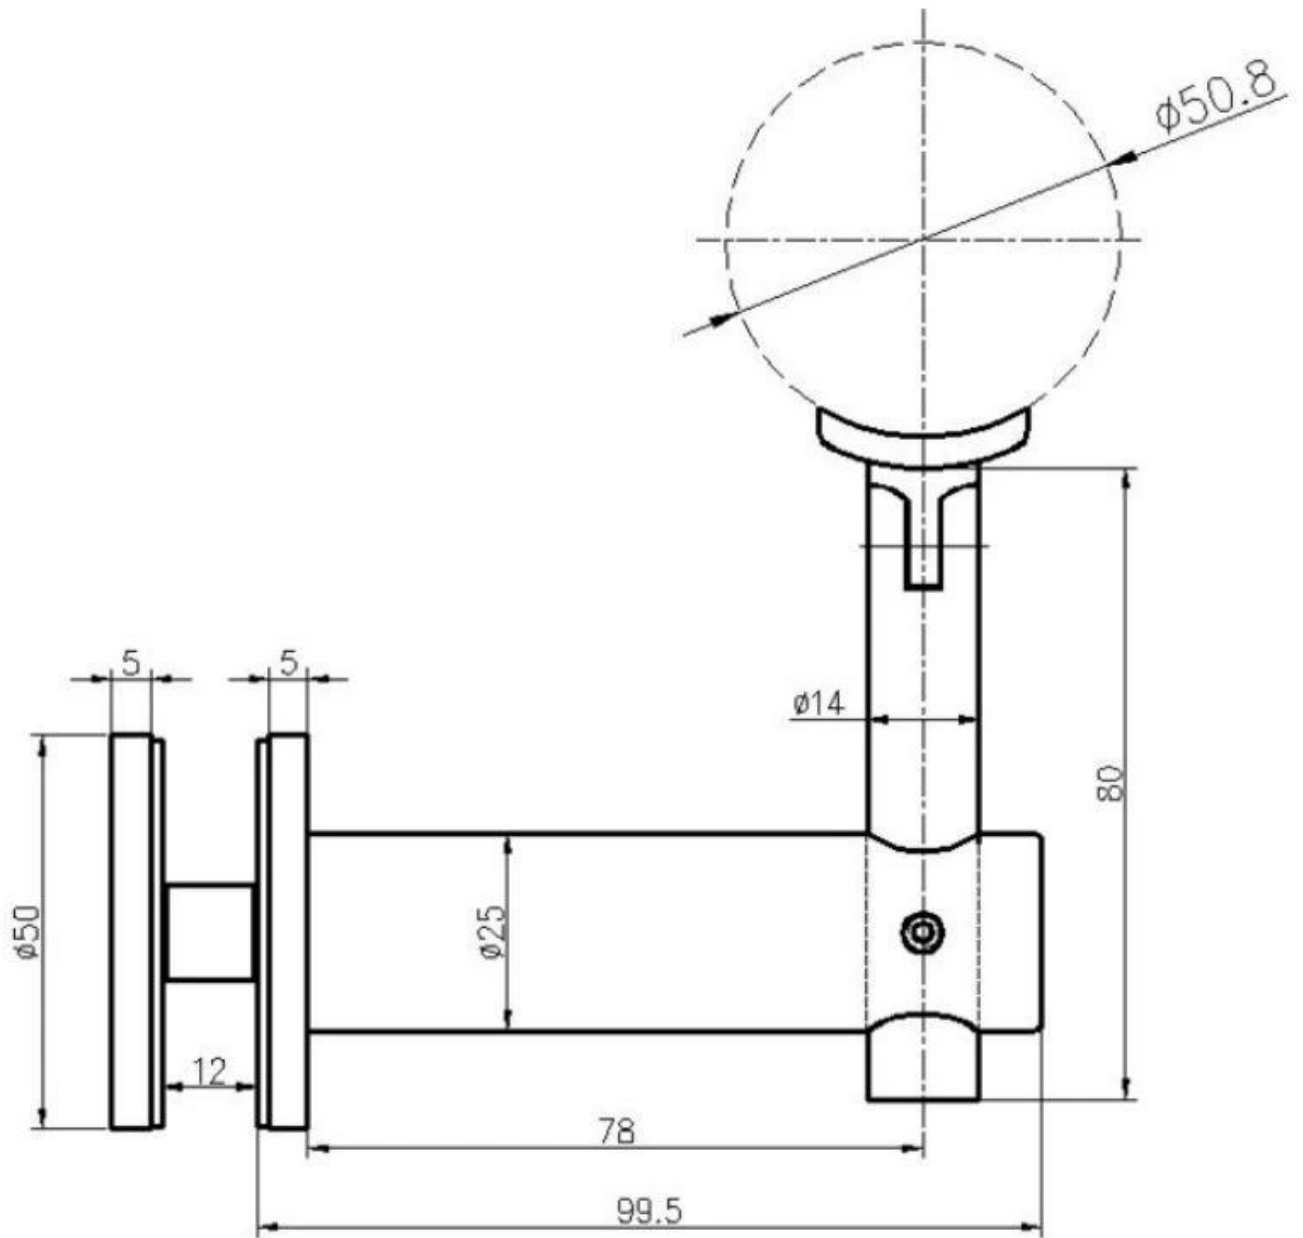

## Product Specifications

Product name	Glass mounted handrail bracket
Model No.	P707
Material	304SS 316SS
Surface	Mirror Satin Black
Glass thickness	8-12mm
Handrail	Round: Diameter 42.4/50.8mm Flat handrail
Application	Stair glass railing Balcony glass railing Terrace railing

## Product show

**Technical drawing**

**Project photo**

**Hold the flat handrail**

Hold the round handrail

Other types of handrail brakcet are available

If you are interested in them, please feel free to contact us.