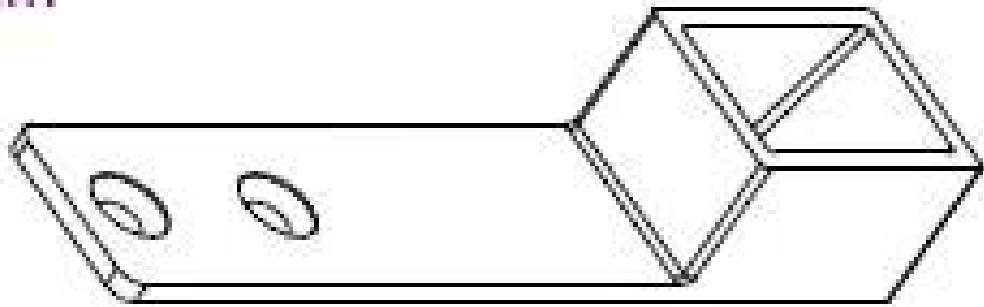

**Stainless Steel Wall to Rail Connector for 21x25mm Top Rail with groove 14x14mm**

**Features of wall to rail connector-**

Item #	MSQCW/ MSQCW-A/ MSQCW-B
Material	316 stainless steel
Finish	satin , mirror , black
For tube size	21*25mm, with slot 14*14mm
mount type	wall to rail connector, extra length available
MOQ	50 pcs

**Photos of wall to rail connector- can do extra length as below**

100mm

MSQCW-A

60mm

MSQCW-B

**Other fittings for slotted handrails-**

90 degree Corner connector

180 degree middle connector