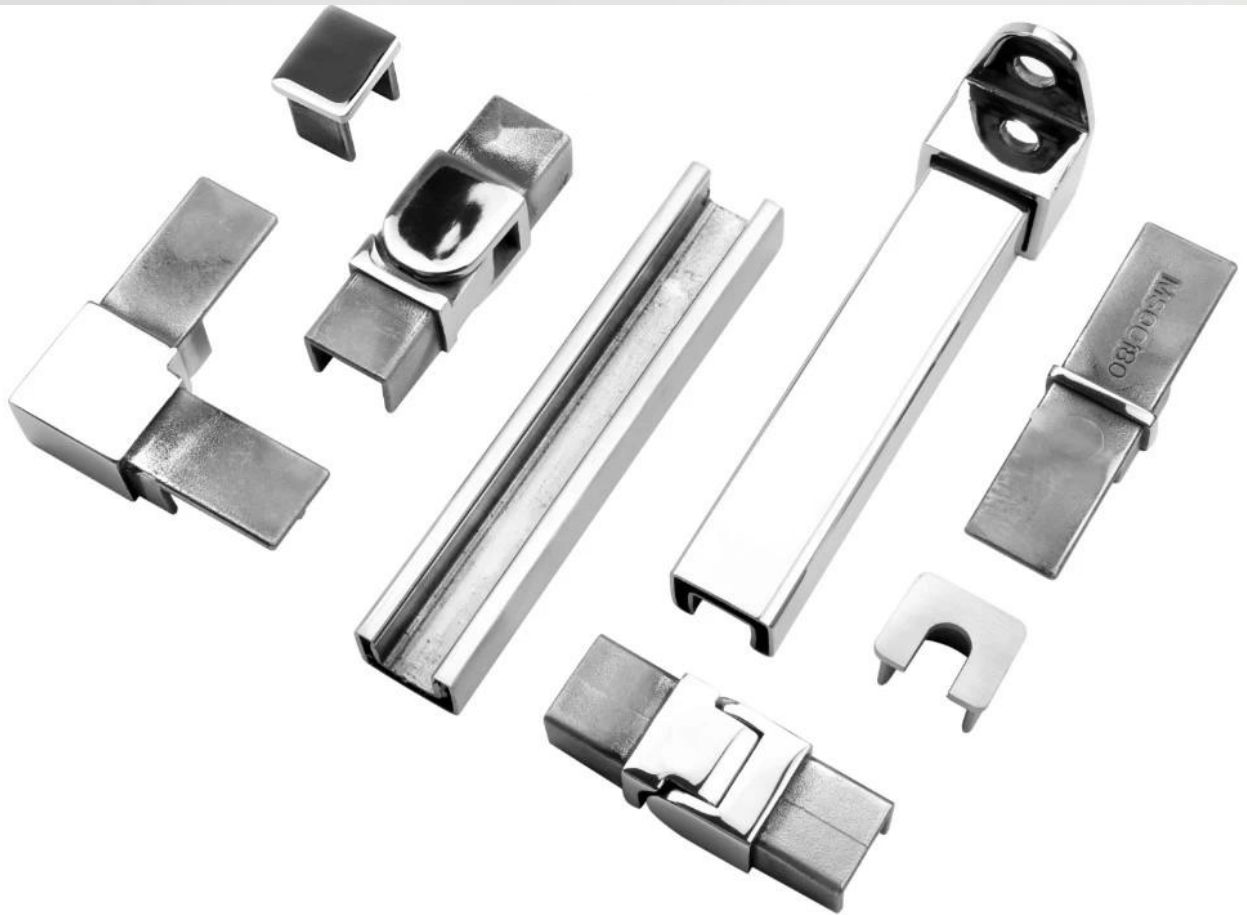

**Stainless Steel Wall to Rail Connector for 21x25mm Top Rail with groove 14x14mm**

**Features of wall to rail connector-**

Item #	MSQCW/ MSQCW-A/ MSQCW-B
Material	316 stainless steel
Finish	satin , mirror , black
For tube size	21*25mm, with slot 14*14mm
mount type	wall to rail connector, extra length available
MOQ	50 pcs

**Photos of wall to rail connector- can do extra length as below**

100mm

MSQCW-A

60mm

MSQCW-B

**Other fittings for slotted handrails-**

90 degree Corner connector

180 degree middle connector

End Cap

Wall Bracket

Project photos of frameless glass railings with slot top rails & fittings-

Any inquiry, welcome to contact me directly.  
Wendy: [sales04@launch-china.cn](mailto:sales04@launch-china.cn)  
Mobile/Wechat/WhatsApp: 86 15989339827