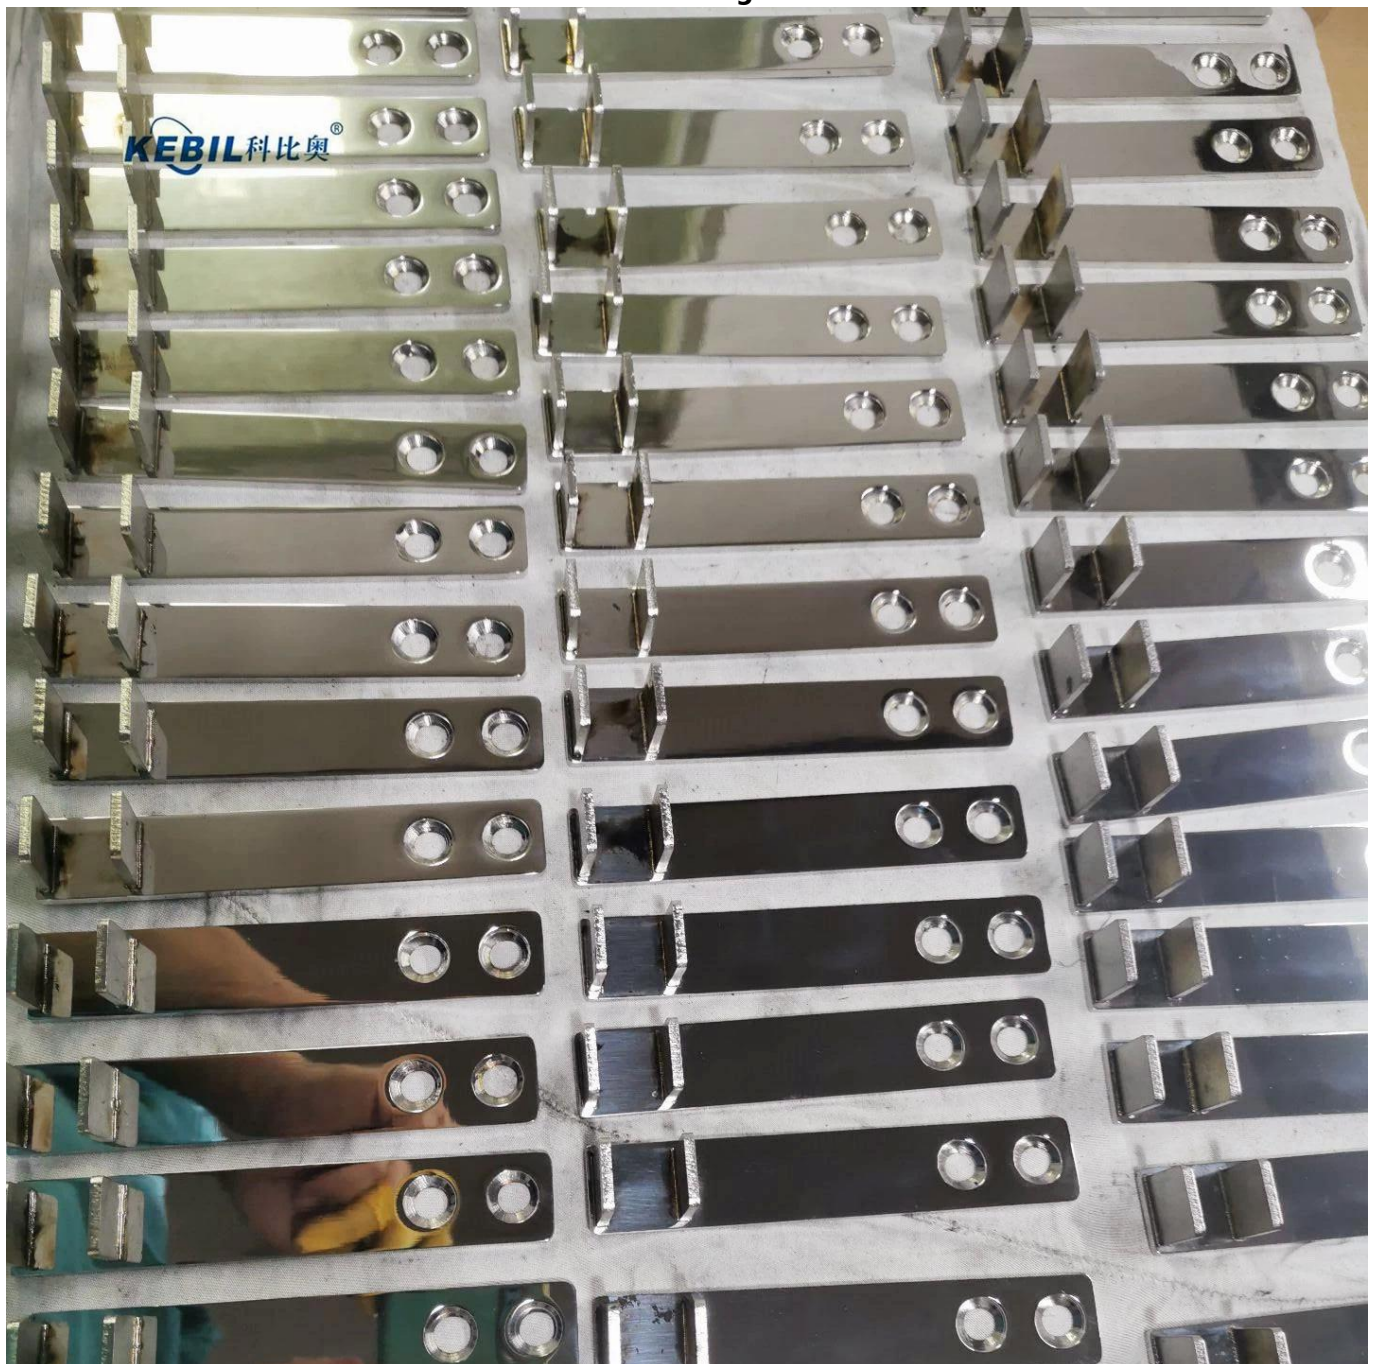

**Stainless Steel Wall to Rail Connector for 21x25mm Top Rail with groove 14x14mm**

**Features of wall to rail connector-**

Item #	MSQCW/ MSQCW-A/ MSQCW-B
Material	316 stainless steel
Finish	satin , mirror , black
For tube size	21*25mm, with slot 14*14mm
mount type	wall to rail connector, extra length available
MOQ	50 pcs

**Photos of wall to rail connector- can do extra length as below**

100mm

MSQCW-A

60mm

MSQCW-B

**Other fittings for slotted handrails-**

90 degree Corner connector

180 degree middle connector