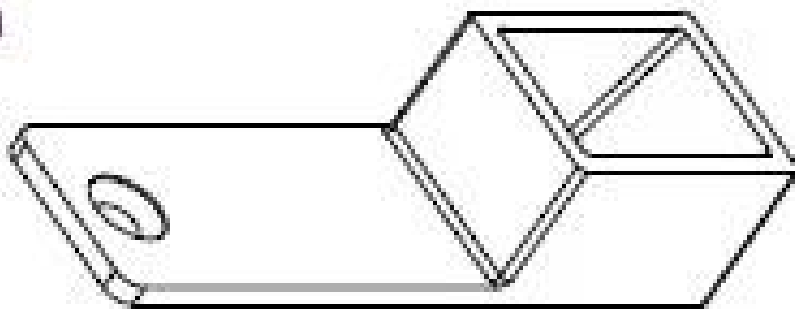

**Stainless Steel Wall to Rail Connector for 21x25mm Top Rail with groove 14x14mm**

**Features of wall to rail connector-**

Item #	MSQCW/ MSQCW-A/ MSQCW-B
Material	316 stainless steel
Finish	satin , mirror , black
For tube size	21*25mm, with slot 14*14mm
mount type	wall to rail connector, extra length available
MOQ	50 pcs

**Photos of wall to rail connector- can do extra length as below**

100mm

MSQCW-A

60mm

MSQCW-B

**Other fittings for slotted handrails-**

90 degree Corner connector

180 degree middle connector