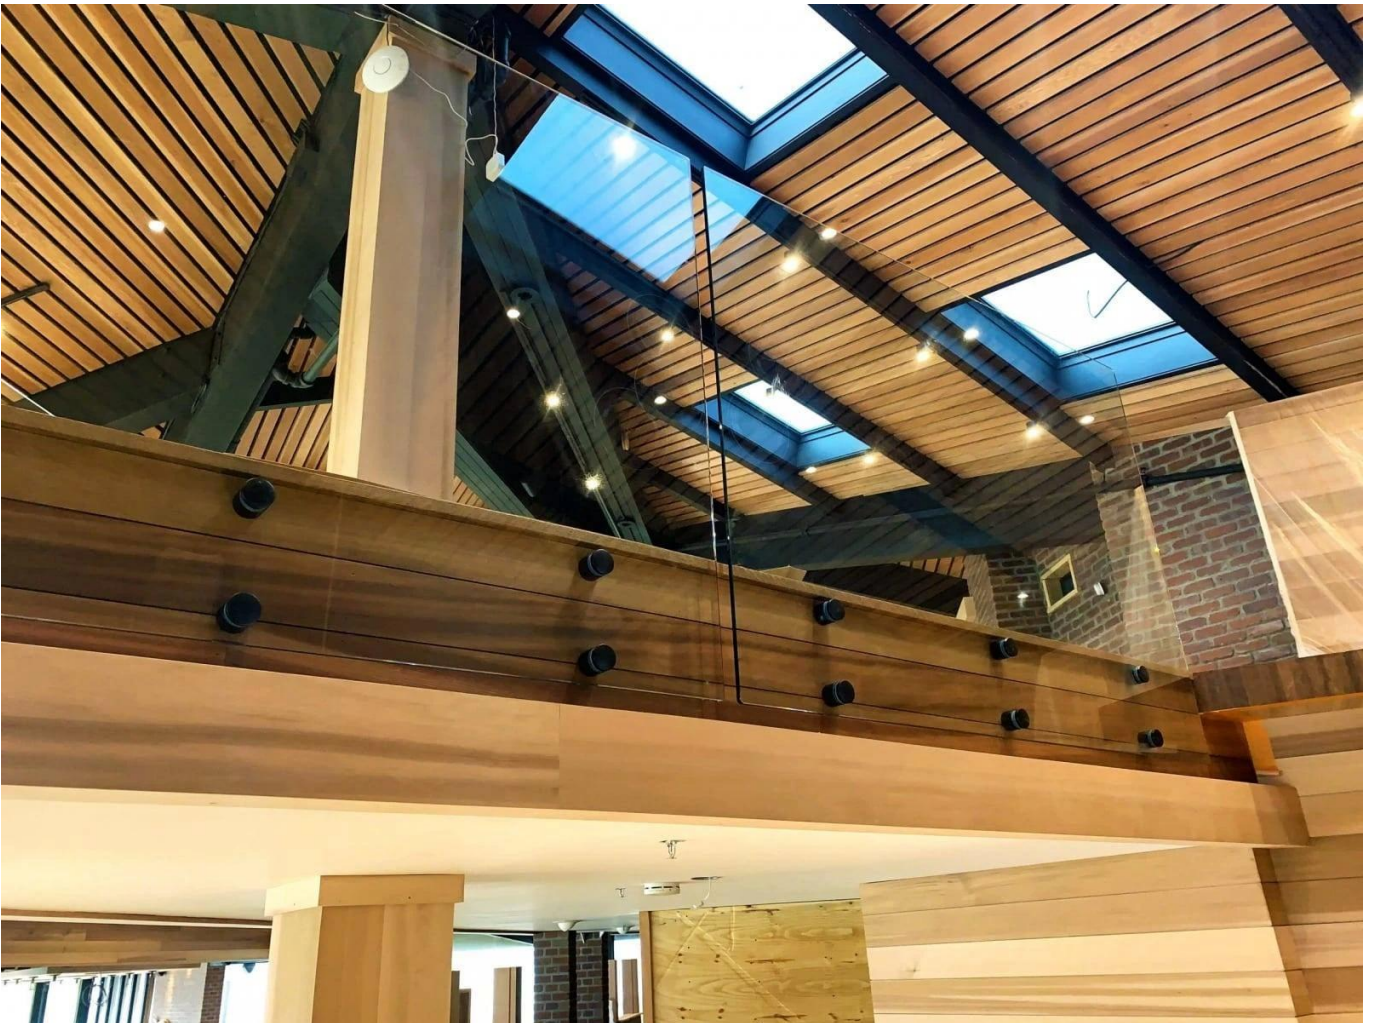

## Stainless Steel Glass Standoff for Handrails Railings

First name	<b>Stainless Steel Glass Standoff for Handrails Railings</b>
Model number:	SF-50
Diameter	50 mm
Productive process	CNC machining
Material	Stainless steel 304/316.
All done	Satin / mirror / black
Installation	mounted glass wall
For thicknesses of glass	10-19mm
MOQ.	10 pcs per item

The Glass railing It is a security barrier that is becoming increasingly popular.

It is primarily a protective railing that protects its users from falling.

A **point fastening** Glass railing It has various applications:

glass safety barrier for the pool and patio

Glass balustrade Balcony

Glass scale Rake

safety guardrail for landing, or loft.

In addition to our **Glass railing on profiles'** range, Kebil also offers a series of glass railings adapted to their needs: Point, fastening Clamp-fixing, fixing side profile, framed on each side, messages, etc ...