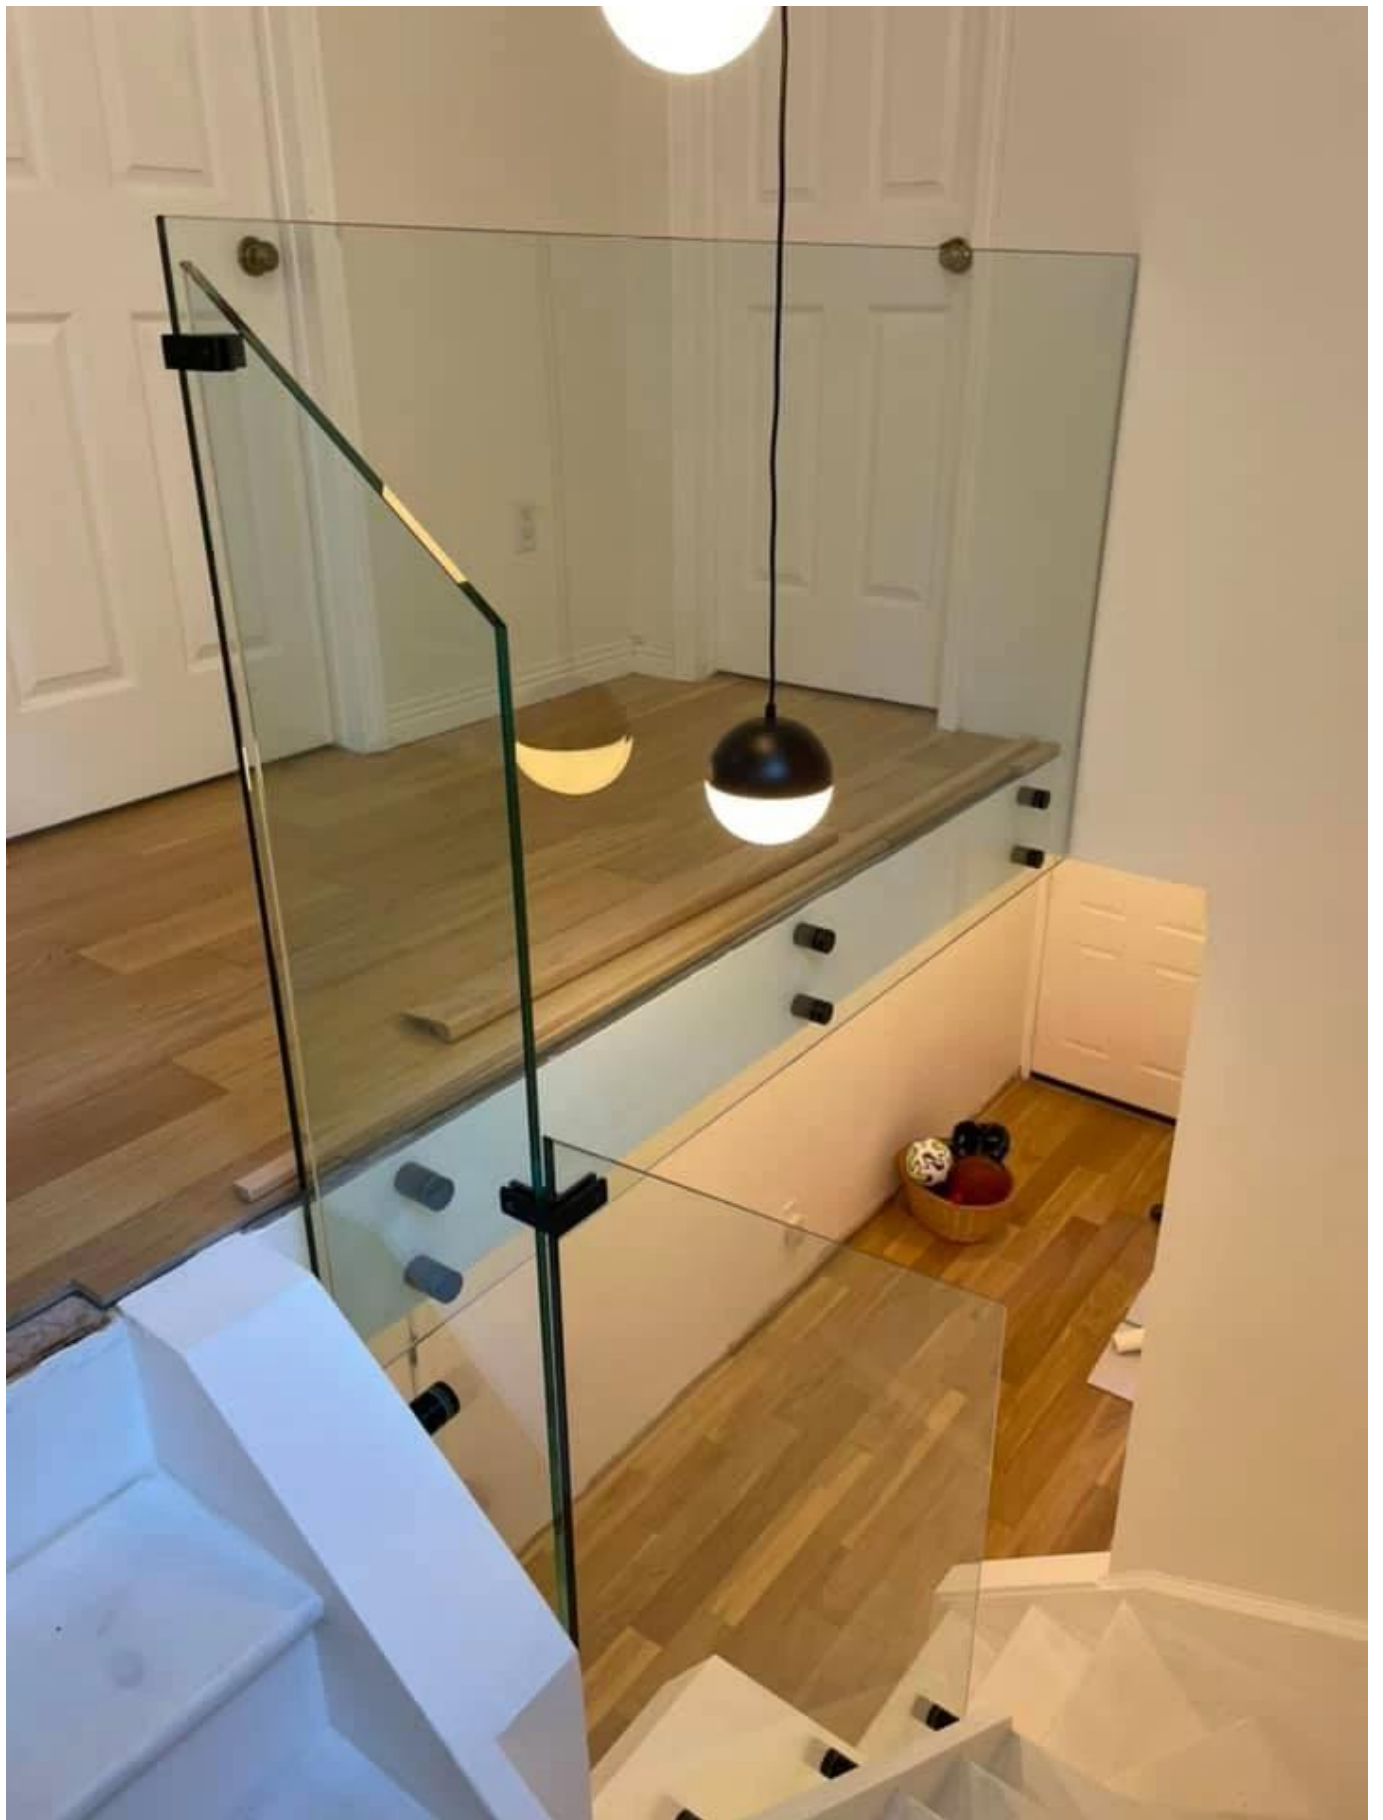

## Stainless Steel Glass Standoff for Handrails Railings

First name	<b>Stainless Steel Glass Standoff for Handrails Railings</b>
Model number:	SF-50
Diameter	50 mm
Productive process	CNC machining
Material	Stainless steel 304/316.
All done	Satin / mirror / black
Installation	mounted glass wall
For thicknesses of glass	10-19mm
MOQ.	10 pcs per item

The Glass railing It is a security barrier that is becoming increasingly popular.

It is primarily a protective railing that protects its users from falling.

A **point fastening** Glass railing It has various applications:

glass safety barrier for the pool and patio

Glass balustrade Balcony

Glass scale Rake

safety guardrail for landing, or loft.

In addition to our **Glass railing on profiles'** range, Kebil also offers a series of glass railings adapted to their needs: Point, fastening Clamp-fixing, fixing side profile, framed on each side, messages, etc ...