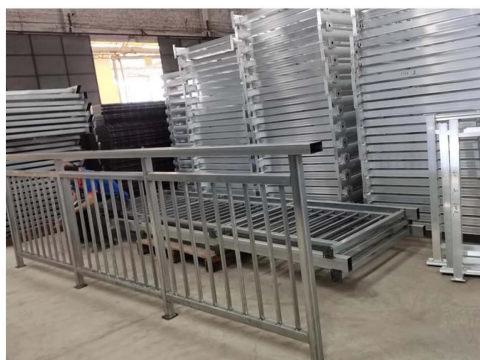

Outdoor matte black steel handrail kit for home decoration , our handrail kit is of cheap price and good quality , also very easy to install .

Check out below more specifications of our handrail kit -

- Material- Galvanized steel / ALUMINUM
- Finish- Matte black powder coating
- Railing height 1000-1200mm
- Dimensions ( Regular ) - Main post 40\*40mm , Top handrail 80\*40mm , middle bar 32\*32mm ; vertical post 12\*12mm

## Galvanized Steel Railings

More sizes available-

Item	Specs.	Shape	Remark	Item	Specs.	Shape	Remark	Item	Specs. (mm)	Shape	Remark
Handrail (mm)	80x40		optional	Main Post	40x40 50x50		optional	Connector (middle/bottom rail to post)	32x32 40x40 40x30 50x50		optional
	60x30			Middle/Bottom rail	32x32 35x35 40x40 45x45			water-proof sleeves ( for small vertical post)	19x19 16x16 22x22 25x25		
	70x30				40x30				25x12 28x20		
	93x45			Small vertical post	19x19 16x16 22x22 25x25			Rivet screw	M6x15		
	80x40				25x12			corner connector (handrail to handrail to post)	80x40/40		
	80x40				28x20			T shape connector	80x40/40		
	60x40				25x18			post to handrail connector	80x40		
	60x60				Φ22			Handrail connection cover	80x40		
	50x50			Middle/Bottom slot rail	32x32 35x35			Main post base plate	40x40		
	60x40				40x30			Main post base cover	40x40		
								handrail cap	80x40		

Project photos-