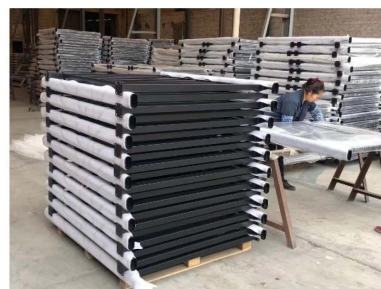

Outdoor matte black steel handrail kit for home decoration , our handrail kit is of cheap price and good quality , also very easy to install .

Check out below more specifications of our handrail kit -

- Material- Galvanized steel / ALUMINUM
- Finish- Matte black powder coating
- Railing height 1000-1200mm
- Dimensions ( Regular ) - Main post 40\*40mm , Top handrail 80\*40mm , middle bar 32\*32mm ; vertical post 12\*12mm

## Galvanized Steel Railings

More sizes available-

Item	Specs.	Shape	Remark	Item	Specs.	Shape	Remark	Item	Specs. (mm)	Shape	Remark
Handrail (mm)	80x40		optional	Main Post	40x40 50x50		optional	Connector (middle/bottom rail to post)	32x32 40x40 40x30 50x50		optional
	60x30			Middle/Bottom rail	32x32 35x35 40x40 45x45			water-proof sleeves ( for small vertical post)	19x19 16x16 22x22 25x25		
	70x30				40x30				25x12 28x20		
	93x45			Small vertical post	19x19 16x16 22x22 25x25			Rivet screw	M6x15		
	80x40				25x12			corner connector (handrail to handrail to post)	80x40/40		
	80x40				28x20			T shape connector	80x40/40		
	60x40				25x18			post to handrail connector	80x40		
	60x60				Φ22			Handrail connection cover	80x40		
	50x50			Middle/Bottom slot rail	32x32 35x35			Main post base plate	40x40		
	60x40				40x30			Main post base cover	40x40		
								handrail cap	80x40		

Project photos-