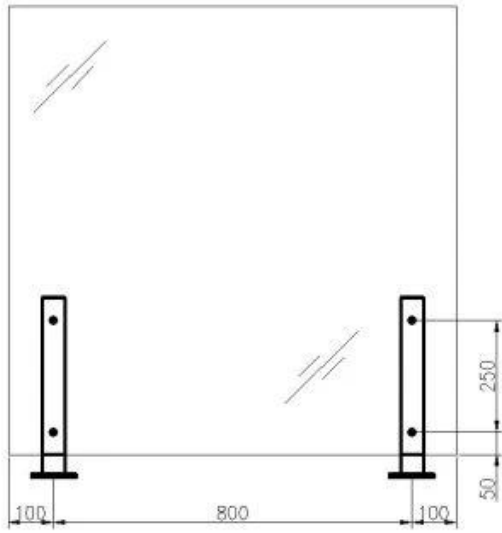

Product Show

Product name	Short glass balustrade post
Material	304SS/316SS/Aluminum
Surface finish	Satin / Mirror / Other
Glass thickness	10-16mm
Application	Glass railing system for indoors and outdoors

Short glass balustrade post

Balustrade Short Post

Aluminum post
(aluminum 6063 T5)

*400mm high
*50x50x3mm tube
*50x5mm plate

Finish:
anodizing
powder coating

Stainless steel post
(SS 316)

*400mm high
*50x50x1.5mm tube
*50x5mm plate

Finish:
polished
brushed

Mass production

Post drawing

Drill glass hole drawing

Project photo

If you have any questions for them, please feel free to contact me

Frank Fang

Email: sales02@launch-china.cn