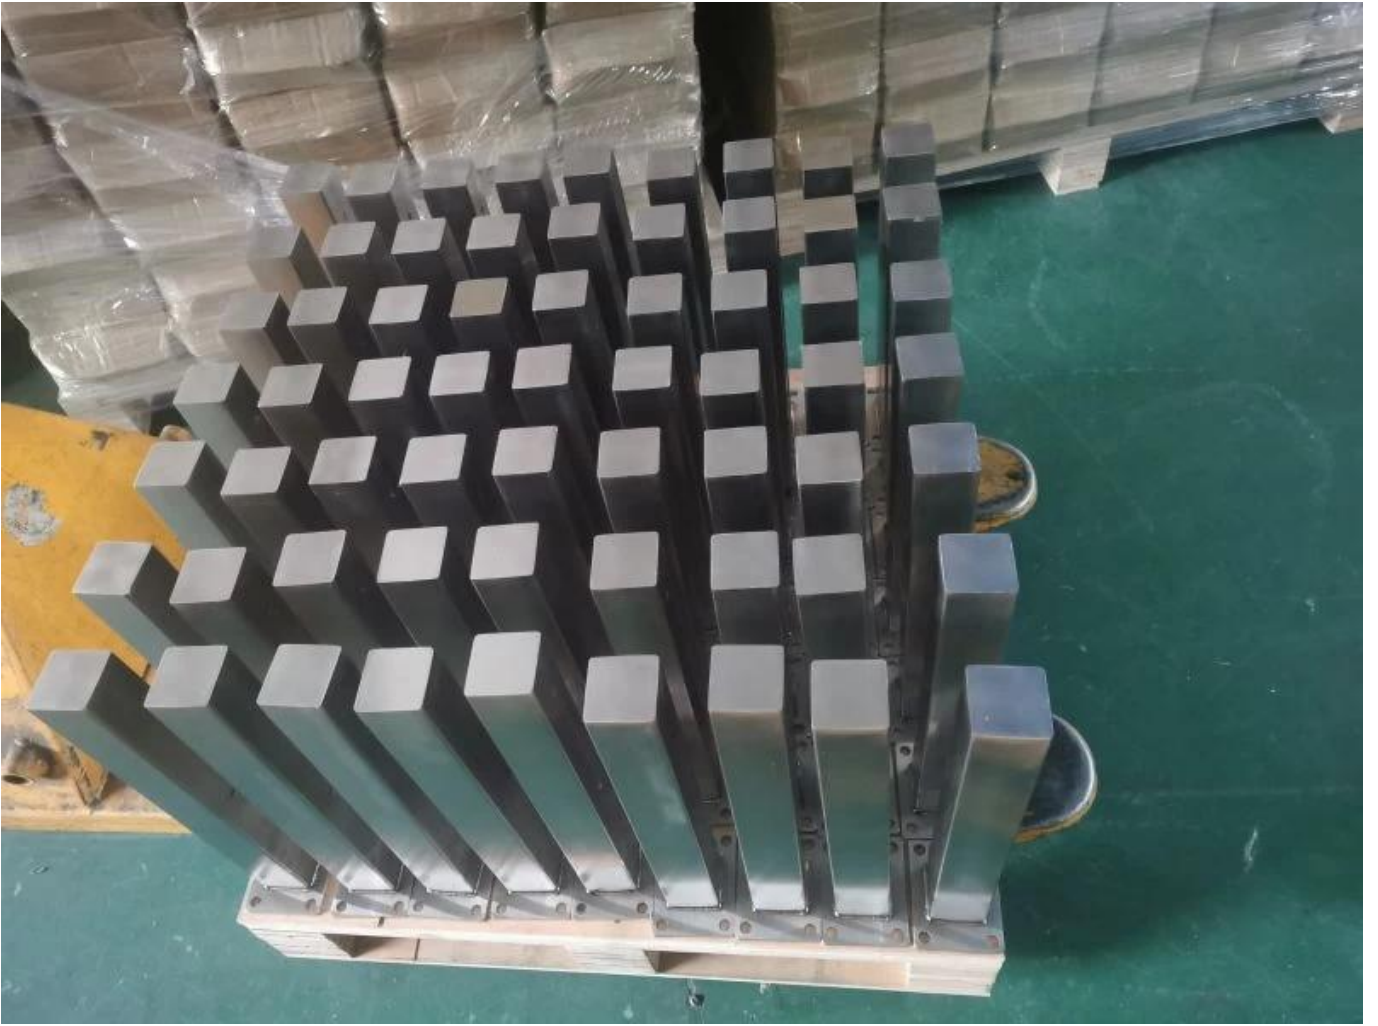

Post drawing