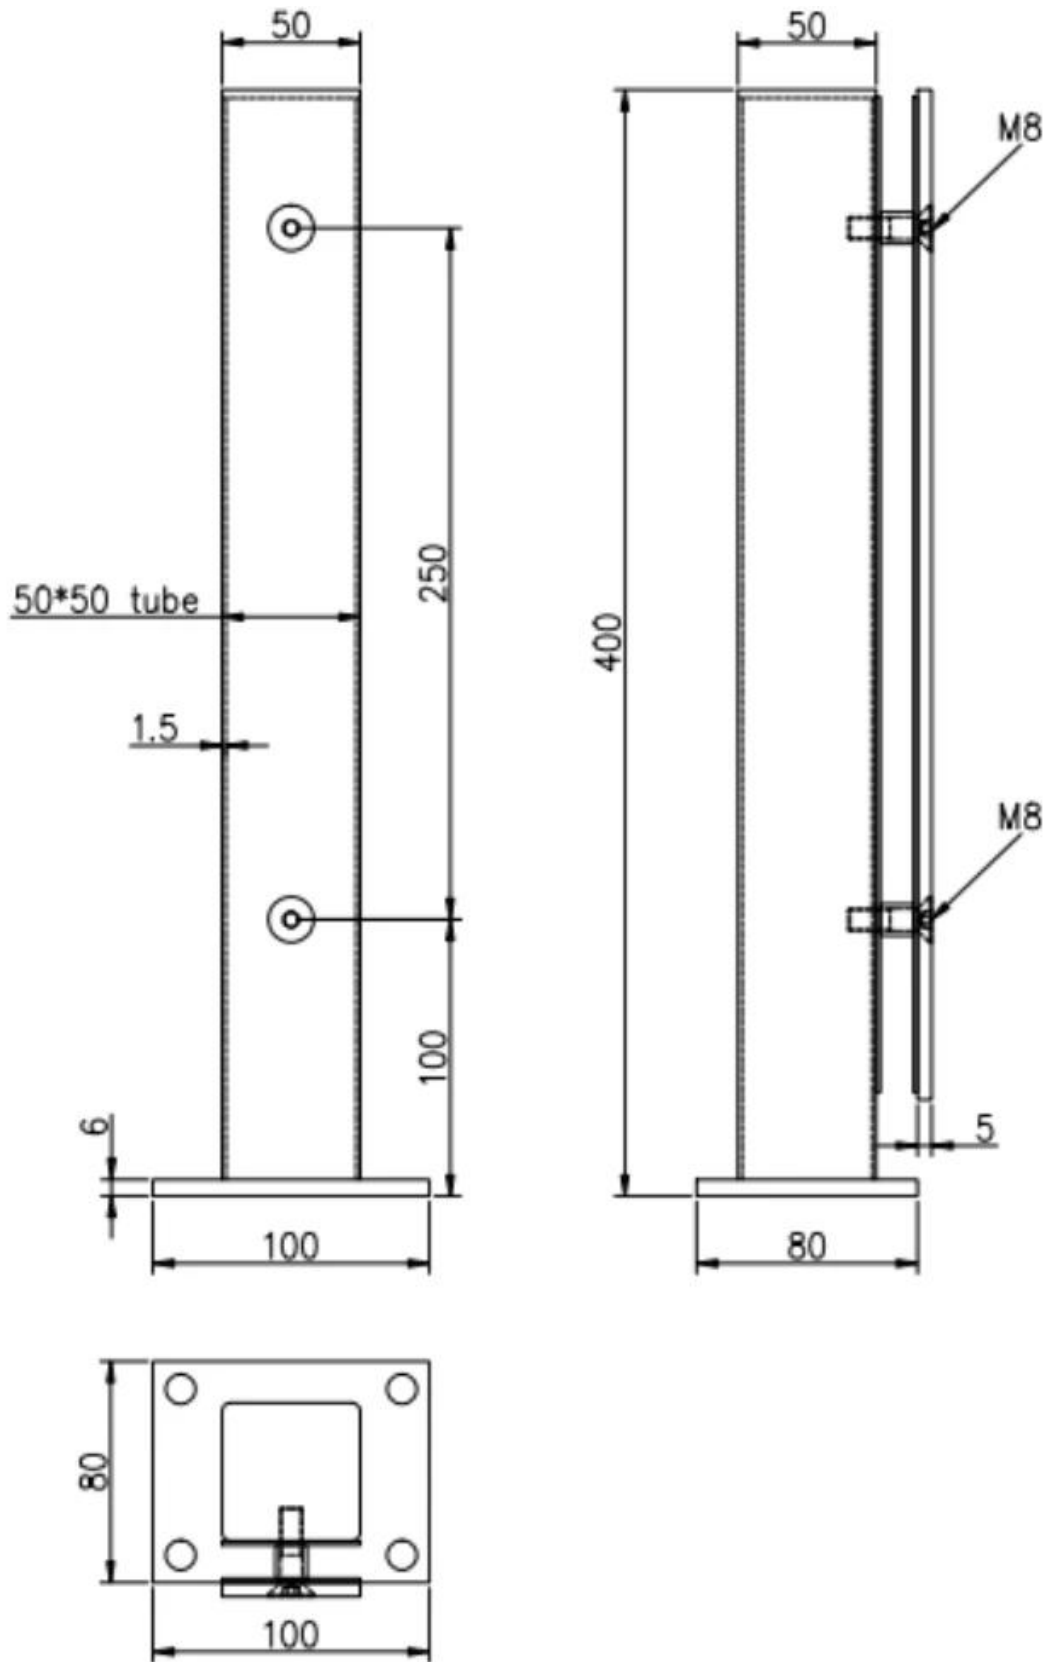

Drill glass hole drawing