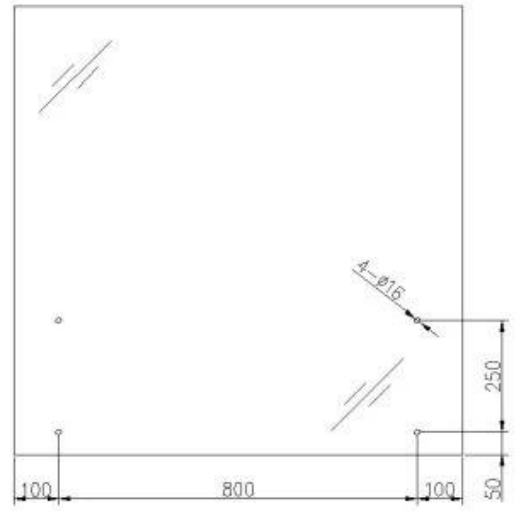

Project photo