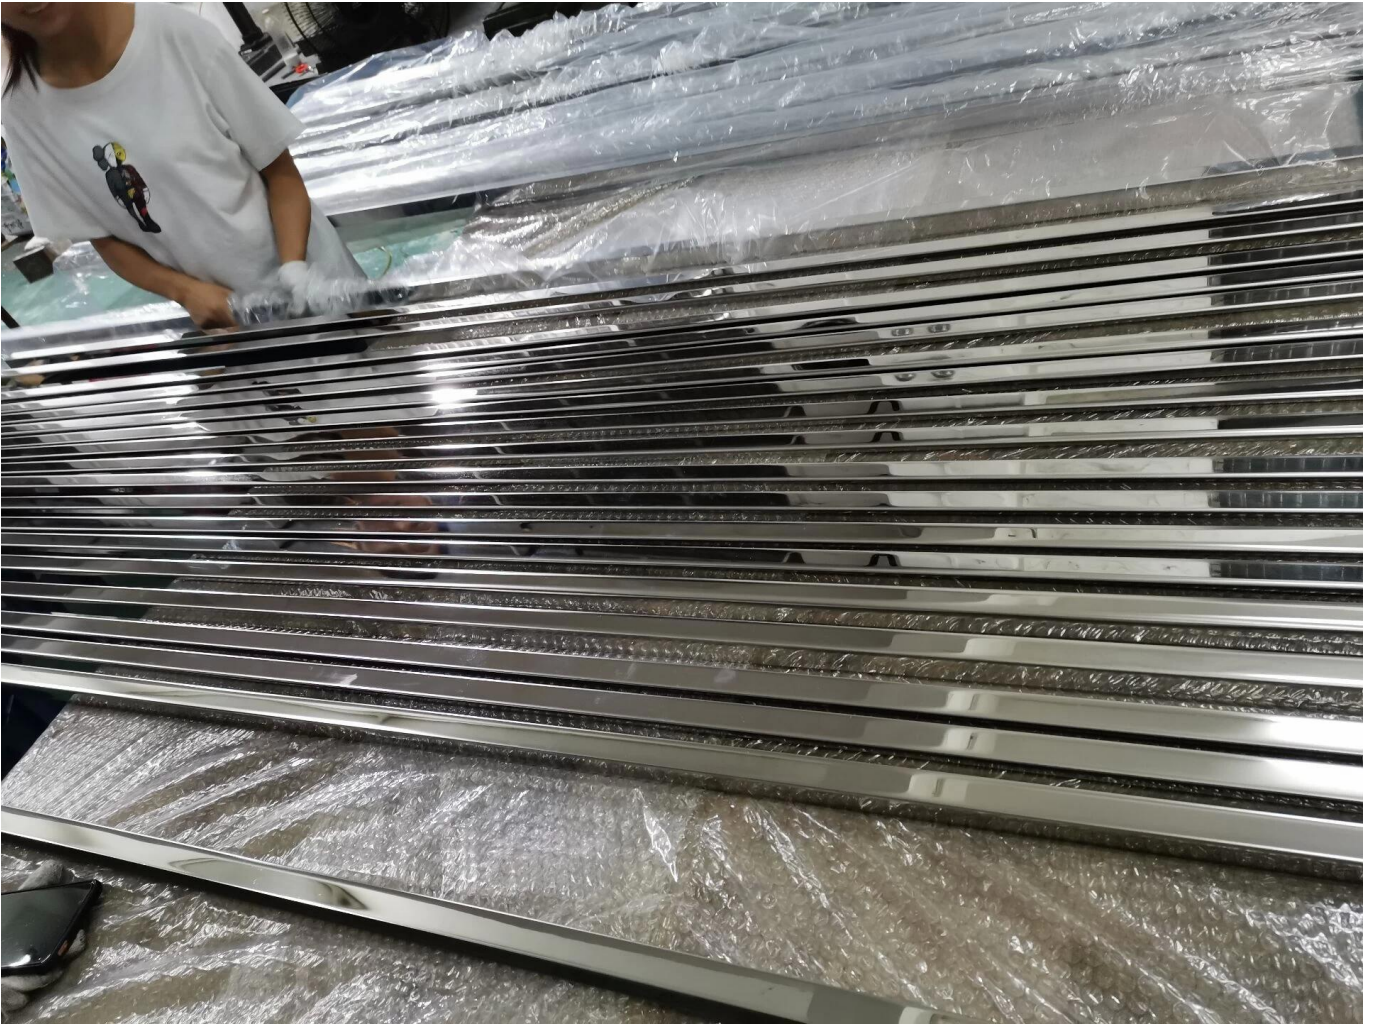

**Mirror Polished Decorative Stainless Steel Glass U Channel For Railing Handrail**

Product	<b>Mirror Polished Decorative Stainless Steel Glass U Channel For Railing Handrail</b>
Materials	SS201/SS304/SS316, Q235/Q235B/Q345, Aluminum, etc.
Sizes	25*25mm-200*125mm / 50*37mm-400*104mm, or customized
Thickness	0.8mm-5.8mm, or customized
Lengths	1.0m-6.0m, or customized
Technique	Cold Drawn / Hot Rolled
Colors	Rose gold, silver, blue, purple, green, black, or customized
Surfaces	Satin, Mirror, Hairline, 8K, Galvanized, Chrome Plated, etc.
Custom Services	Perforated, Rolled, Bending, Cutting, etc.
Application	Glass Railing, Wall Decoration, Construction Supporting
Packaging	PVC sheet + Plastic/bubble bags + carton boxes+ pallets, or customized
Payment	T/T (30% Deposit), or negotiable