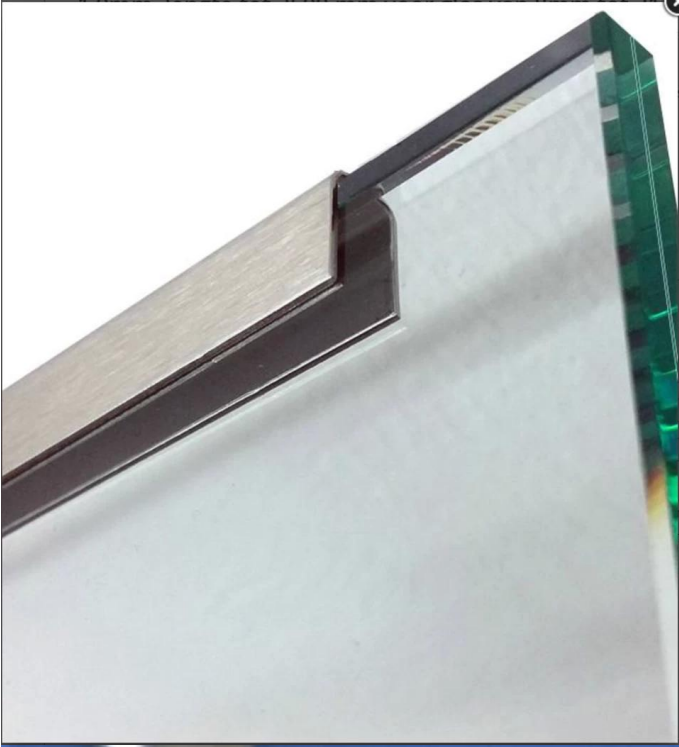

**Mirror Polished Decorative Stainless Steel Glass U Channel For Railing Handrail**

Product	<b>Mirror Polished Decorative Stainless Steel Glass U Channel For Railing Handrail</b>
Materials	SS201/SS304/SS316, Q235/Q235B/Q345, Aluminum, etc.
Sizes	25*25mm-200*125mm / 50*37mm-400*104mm, or customized
Thickness	0.8mm-5.8mm, or customized
Lengths	1.0m-6.0m, or customized
Technique	Cold Drawn / Hot Rolled
Colors	Rose gold, silver, blue, purple, green, black, or customized
Surfaces	Satin, Mirror, Hairline, 8K, Galvanized, Chrome Plated, etc.
Custom Services	Perforated, Rolled, Bending, Cutting, etc.
Application	Glass Railing, Wall Decoration, Construction Supporting
Packaging	PVC sheet + Plastic/bubble bags + carton boxes+ pallets, or customized
Payment	T/T (30% Deposit), or negotiable