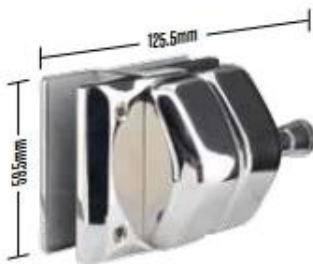

Kebil Hardware Frameless Pool Fence Railing Stainless Steel Glass to Glass Door Hinge for Outdoor

Product Name	Kebil Hardware Frameless Pool Fence Railing Stainless Steel Glass to Glass Door Hinge for Outdoor
Code Number	G-G
Material	316 stainless steel
Surface Finish	Matte black, satin brushed or mirror polished
Suitable Glass	8mm and 10mm glass gates
Type	Spring hinge, self close hinge, heavy duty hinge
Maximum Load	30-32 kgs
Application	Glass pool fencing, glass balustrade and railings

180 Degree Glass to glass hinge:

Satin brushed finish

Black Matte Finish

More designs: Glass to round post hinge & glass to square post or wall hinge

Spring loaded hinges

Stainless steel spring loaded hinges

-Made of SS 316

- For use of 8-12.76mm glass

Maximum door leaf weight : 30 kg /pair

Maximum door leaf width : 900mm

Spring can be adjusted for closing speed control .

Part # G-G

Part # G-R

Part # G-W

Glass Latches

STAINLESS STEEL LATCHES

Glass to Glass at 180°

Glass to Glass at 90°

Glass to Wall /
Square Post

Glass to 42.4mm
Round Post

180° glass to glass latch

90° glass to glass latch