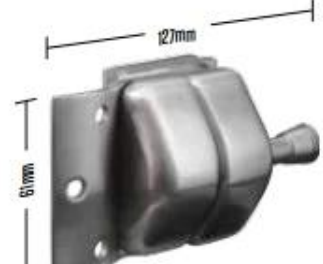

Kebil Hardware Frameless Pool Fence Railing Stainless Steel Glass to Glass Door Hinge for Outdoor

Product Name	Kebil Hardware Frameless Pool Fence Railing Stainless Steel Glass to Glass Door Hinge for Outdoor
Code Number	G-G
Material	316 stainless steel
Surface Finish	Matte black, satin brushed or mirror polished
Suitable Glass	8mm and 10mm glass gates
Type	Spring hinge, self close hinge, heavy duty hinge
Maximum Load	30-32 kgs
Application	Glass pool fencing, glass balustrade and railings

-Made of SS 316

- For use of 8-12.76mm glass

Maximum door leaf weight : 30 kg /pair

Maximum door leaf width : 900mm

Spring can be adjusted for closing speed control .

Part # G-G

Part # G-R

Part # G-W

Glass Latches

STAINLESS STEEL LATCHES

Glass to Glass at 180°

Glass to Glass at 90°

Glass to Wall /
Square Post

Glass to 42.4mm
Round Post

180° glass to glass latch

90° glass to glass latch