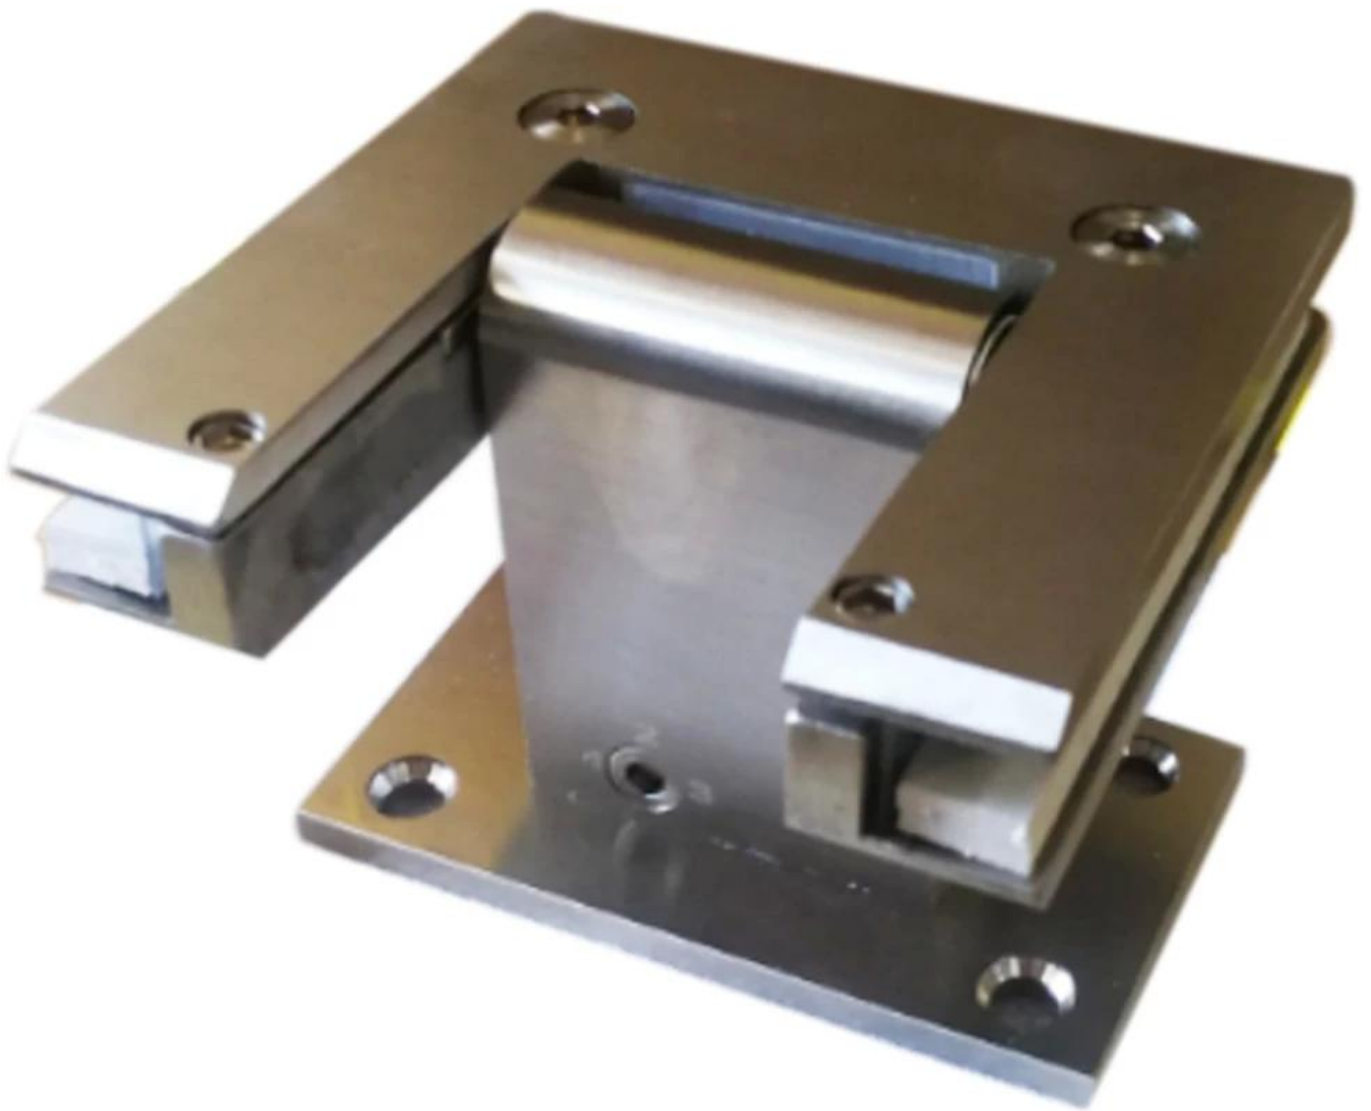

### Interior Oil Dynamic Hydraulic Glass Door

Hinges for interior shower glass Doors , we have 180 degree glass to glass type hinge & glass to wall type hinge available .

#### # Specs. for Oil Dynamic Hydraulic Glass Door Hinges -

|                        |                                  |
|------------------------|----------------------------------|
| Material               | 304 stainless steel              |
| Finish                 | Brushed , polished , matte black |
| Max. Glass Door width  | 1000mm                           |
| Max. Glass Door Weight | 80kg /pair of hinge              |
| Function               | 90 degree hold open              |
| Glass thickness        | 8-13.52mm thickness              |
| Mounting               | Glass to Wall                    |
| Door Type              | Swinging                         |
| Adjustable             | Yes                              |
| Apply                  | Wet Enviroment                   |

#### # Photo display for Oil Dynamic Hydraulic Glass Door Hinges , model # B90 -

Dimensions for glass hinge-

#Production & packaging for Oil Dynamic Hydraulic Glass Door Hinges-

# Installation instructions for Oil Dynamic Hydraulic Glass Door Hinges-

Video of oil Dynamic Hydraulic Glass Door Hinges -