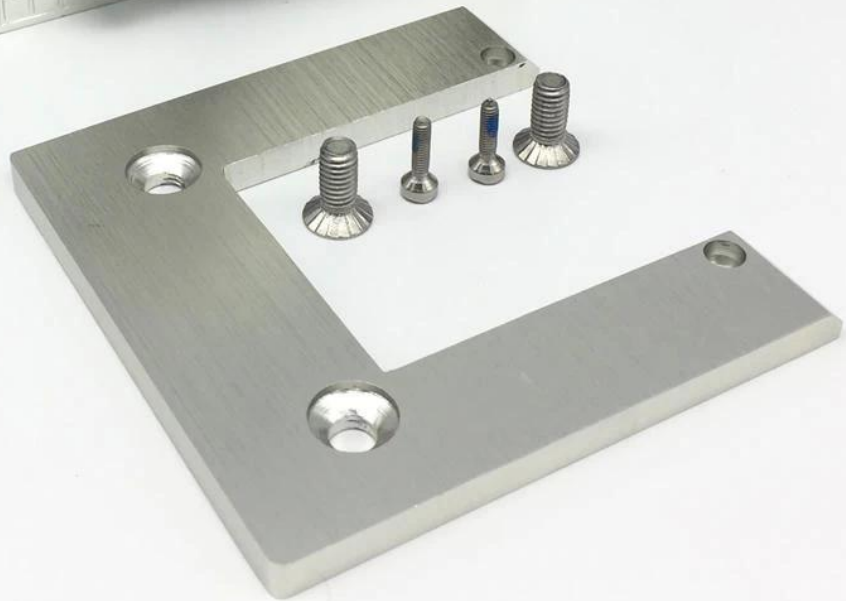

### Interior Oil Dynamic Hydraulic Glass Door

Hinges for interior shower glass Doors , we have 180 degree glass to glass type hinge & glass to wall type hinge available .

#### # Specs. for Oil Dynamic Hydraulic Glass Door Hinges -

|                        |                                  |
|------------------------|----------------------------------|
| Material               | 304 stainless steel              |
| Finish                 | Brushed , polished , matte black |
| Max. Glass Door width  | 1000mm                           |
| Max. Glass Door Weight | 80kg /pair of hinge              |
| Function               | 90 degree hold open              |
| Glass thickness        | 8-13.52mm thickness              |
| Mounting               | Glass to Wall                    |
| Door Type              | Swinging                         |
| Adjustable             | Yes                              |
| Apply                  | Wet Enviroment                   |

#### # Photo display for Oil Dynamic Hydraulic Glass Door Hinges , model # B90 -

Dimensions for glass hinge-

#Production & packaging for Oil Dynamic Hydraulic Glass Door Hinges-

# Installation instructions for Oil Dynamic Hydraulic Glass Door Hinges-

Video of oil Dynamic Hydraulic Glass Door Hinges -