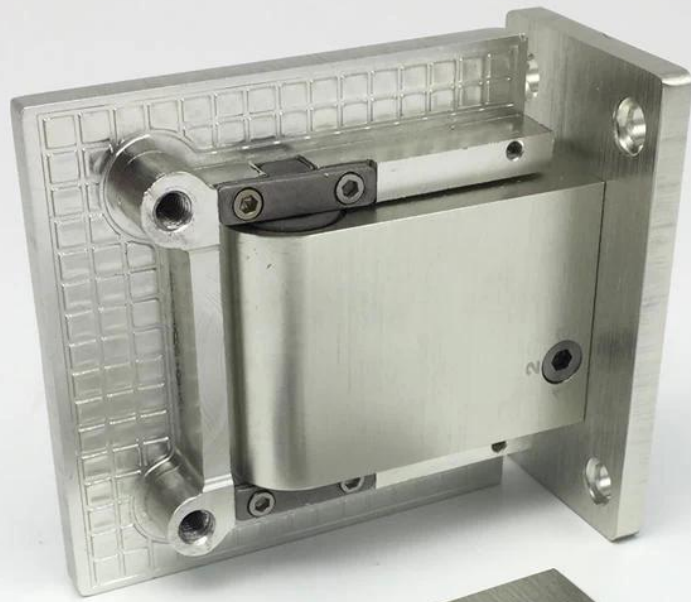

### Interior Oil Dynamic Hydraulic Glass Door

Hinges for interior shower glass Doors , we have 180 degree glass to glass type hinge & glass to wall type hinge available .

#### # Specs. for Oil Dynamic Hydraulic Glass Door Hinges -

|                        |                                  |
|------------------------|----------------------------------|
| Material               | 304 stainless steel              |
| Finish                 | Brushed , polished , matte black |
| Max. Glass Door width  | 1000mm                           |
| Max. Glass Door Weight | 80kg /pair of hinge              |
| Function               | 90 degree hold open              |
| Glass thickness        | 8-13.52mm thickness              |
| Mounting               | Glass to Wall                    |
| Door Type              | Swinging                         |
| Adjustable             | Yes                              |
| Apply                  | Wet Enviroment                   |

#### # Photo display for Oil Dynamic Hydraulic Glass Door Hinges , model # B90 -

Dimensions for glass hinge-

#Production & packaging for Oil Dynamic Hydraulic Glass Door Hinges-

# Installation instructions for Oil Dynamic Hydraulic Glass Door Hinges-

Video of oil Dynamic Hydraulic Glass Door Hinges -