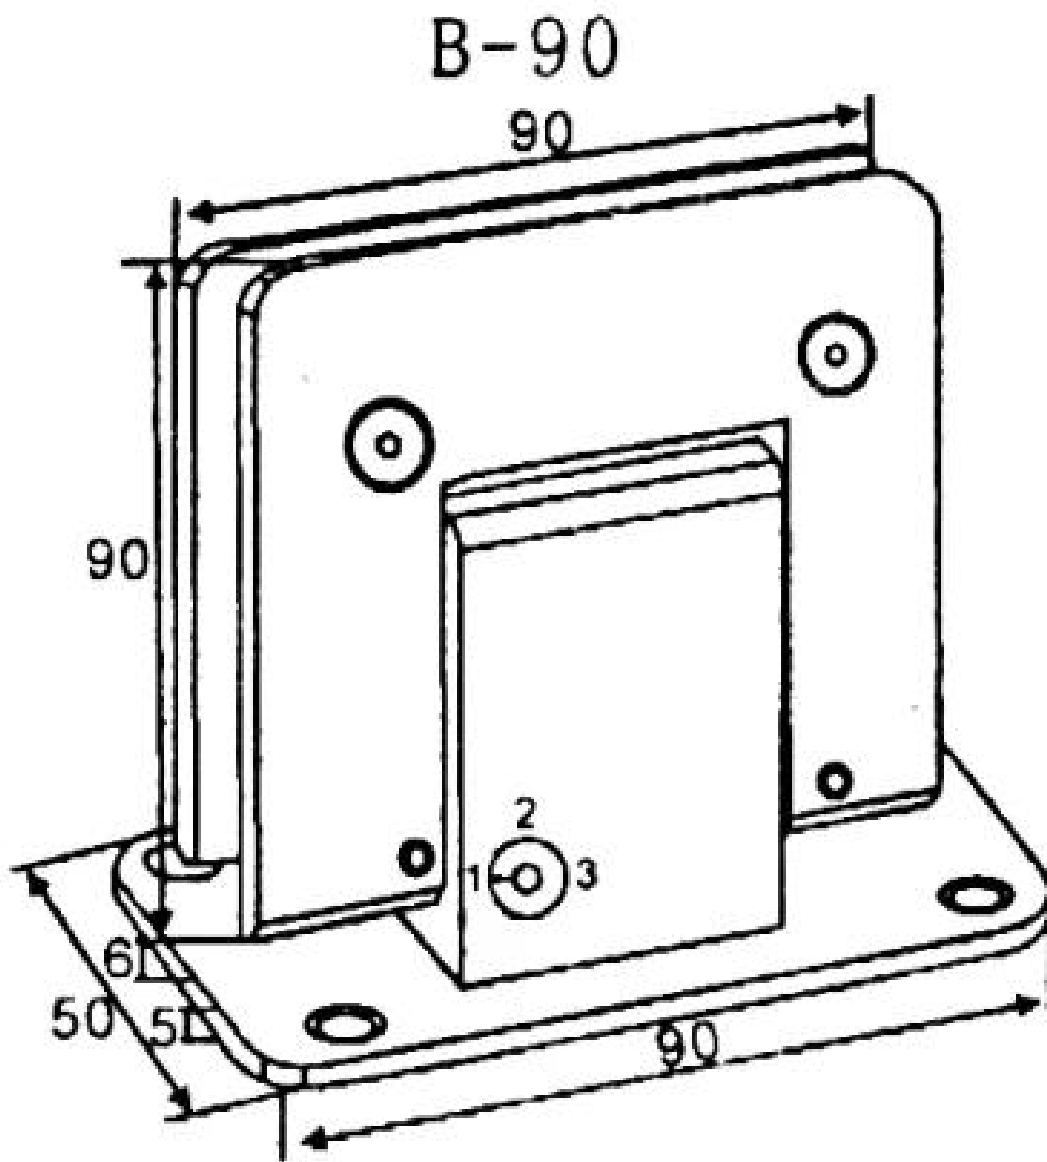

#### # Specs. for Oil Dynamic Hydraulic Glass Door Hinges -

|                        |                                  |
|------------------------|----------------------------------|
| Material               | 304 stainless steel              |
| Finish                 | Brushed , polished , matte black |
| Max. Glass Door width  | 1000mm                           |
| Max. Glass Door Weight | 80kg /pair of hinge              |
| Function               | 90 degree hold open              |
| Glass thickness        | 8-13.52mm thickness              |
| Mounting               | Glass to Wall                    |
| Door Type              | Swinging                         |
| Adjustable             | Yes                              |
| Apply                  | Wet Enviroment                   |

#### # Photo display for Oil Dynamic Hydraulic Glass Door Hinges , model # B90 -

Dimensions for glass hinge-

#Production & packaging for Oil Dynamic Hydraulic Glass Door Hinges-