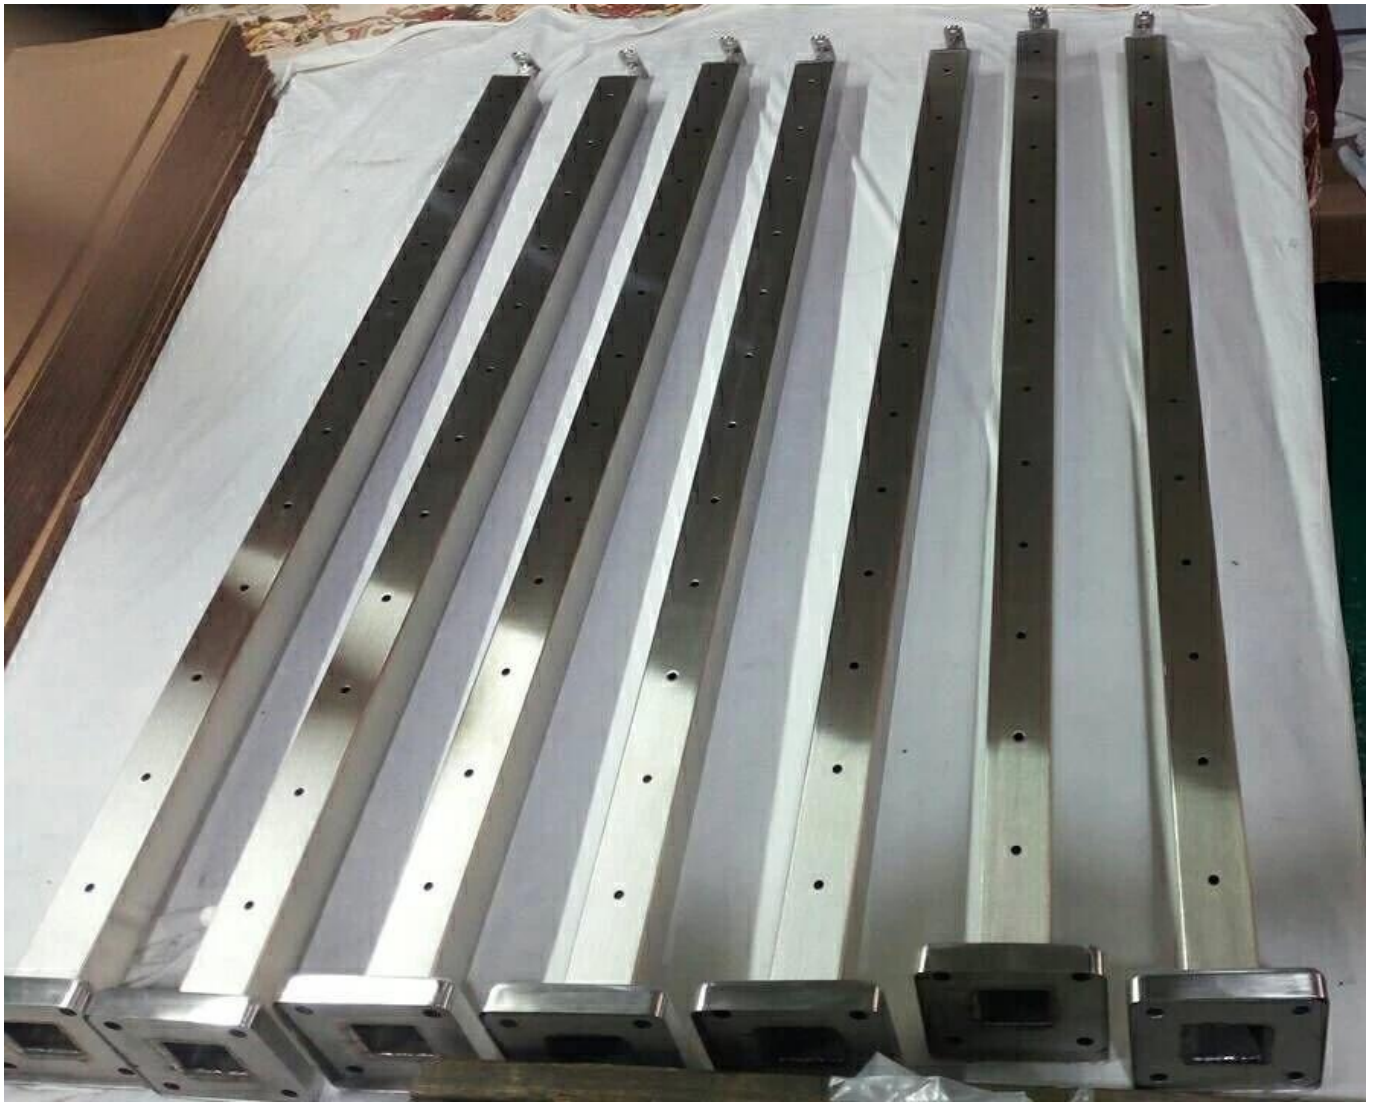

Indoor Balustrades Handrails Easy Diy Cable Railing Post For Stair Railing

Type:	Round or square post, side mount or top mount post
Material:	stainless steel 316
Color:	Mirror/satin /Black
Diameter :	38.1mm/42.4mm/48.3mm/50.8mm
Cable Thickness	3mm, 4mm, 5mm or 6mm
High	900mm to 1200mm, or as your request

Round design top/floor mounted post:

Square design top mount post:

Different kinds of cable railing fittings:

7×19 Strands stainless steel cable:

Handrail tube and accessories:

50*25(mm) handrail tube

Handrail tube middle connector