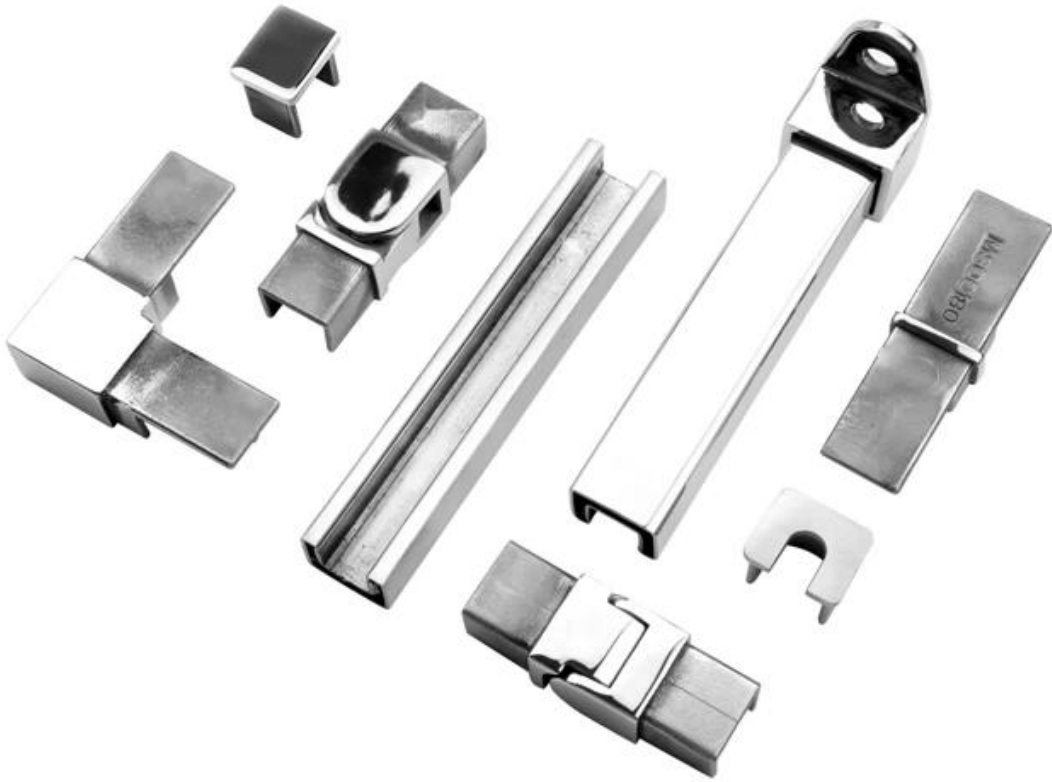

Fittings for Frameless Glass Square Top Rail:

Projects Show for Frameless Glass Balustrade Top Rail Capping Rail: