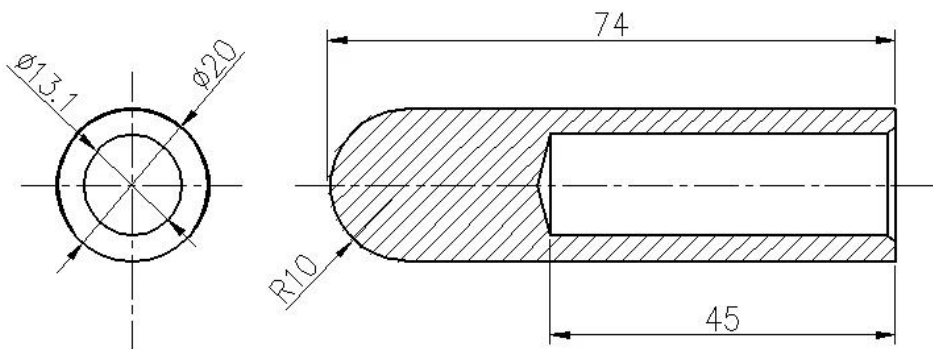

Mirror polished stainless steel welding hinges:

Mill finish weld on hinges:

Technical Drawings:

Applications:

Contact us for more details:

Frank

Email: sales02@launch-china.cn

HP/WhatsApp/WeChat: +8615906261741