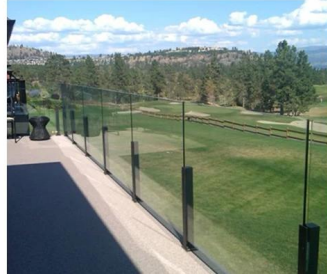

## Good Quality Balustrade Glass Railing Indoor Outdoor Stainless Steel Handrail Glass Clamp Standoff Balcony Stair Railings

First name	<b>Good Quality Balustrade Glass Railing Indoor Outdoor Stainless Steel Handrail Glass Clamp Standoff Balcony Stair Railings</b>
Model number:	SF-50
Diameter	50 mm
Productive process	CNC machining
Material	Stainless steel 304/316.
All done	Satin / mirror / black
Installation	mounted glass wall
For thicknesses of glass	10-19mm
MOQ.	10 pcs per item

The Glass railing It is a security barrier that is becoming increasingly popular.

It is primarily a protective railing that protects its users from falling.

A **point fastening** Glass railing It has various applications:

glass safety barrier for the pool and patio

Glass balustrade Balcony

Glass scale Rake

safety guardrail for landing, or loft.

In addition to our **Glass railing on profiles'** range, Kebil also offers a series of glass railings adapted to their needs: Point, fastening Clamp-fixing, fixing side profile, framed on each side, messages, etc ...