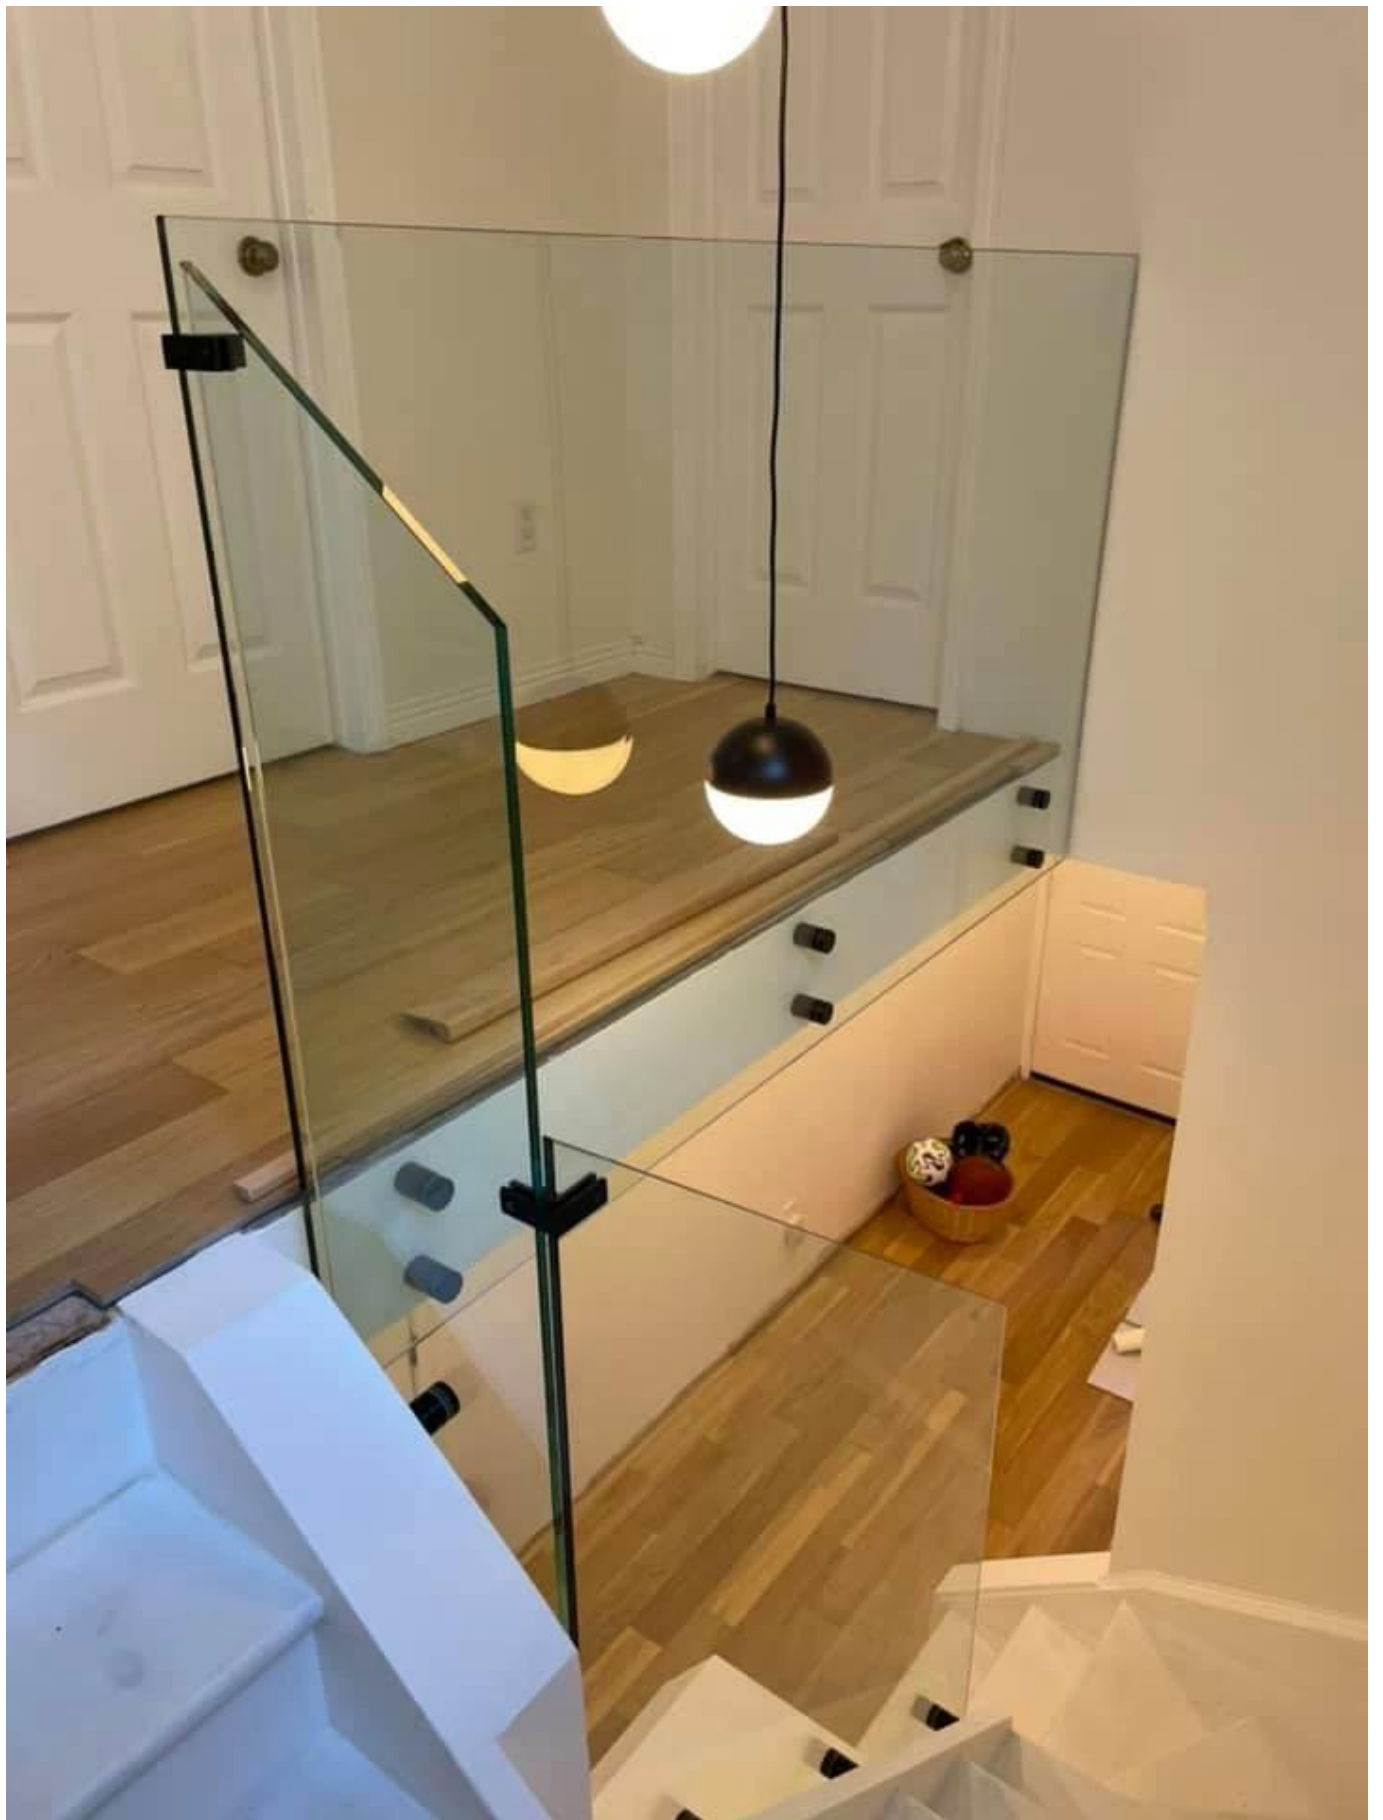

## Good Quality Balustrade Glass Railing Indoor Outdoor Stainless Steel Handrail Glass Clamp Standoff Balcony Stair Railings

First name	<b>Good Quality Balustrade Glass Railing Indoor Outdoor Stainless Steel Handrail Glass Clamp Standoff Balcony Stair Railings</b>
Model number:	SF-50
Diameter	50 mm
Productive process	CNC machining
Material	Stainless steel 304/316.
All done	Satin / mirror / black
Installation	mounted glass wall
For thicknesses of glass	10-19mm
MOQ.	10 pcs per item

The Glass railing It is a security barrier that is becoming increasingly popular.

It is primarily a protective railing that protects its users from falling.

A **point fastening** Glass railing It has various applications:

glass safety barrier for the pool and patio

Glass balustrade Balcony

Glass scale Rake

safety guardrail for landing, or loft.

In addition to our **Glass railing on profiles'** range, Kebil also offers a series of glass railings adapted to their needs: Point, fastening Clamp-fixing, fixing side profile, framed on each side, messages, etc ...