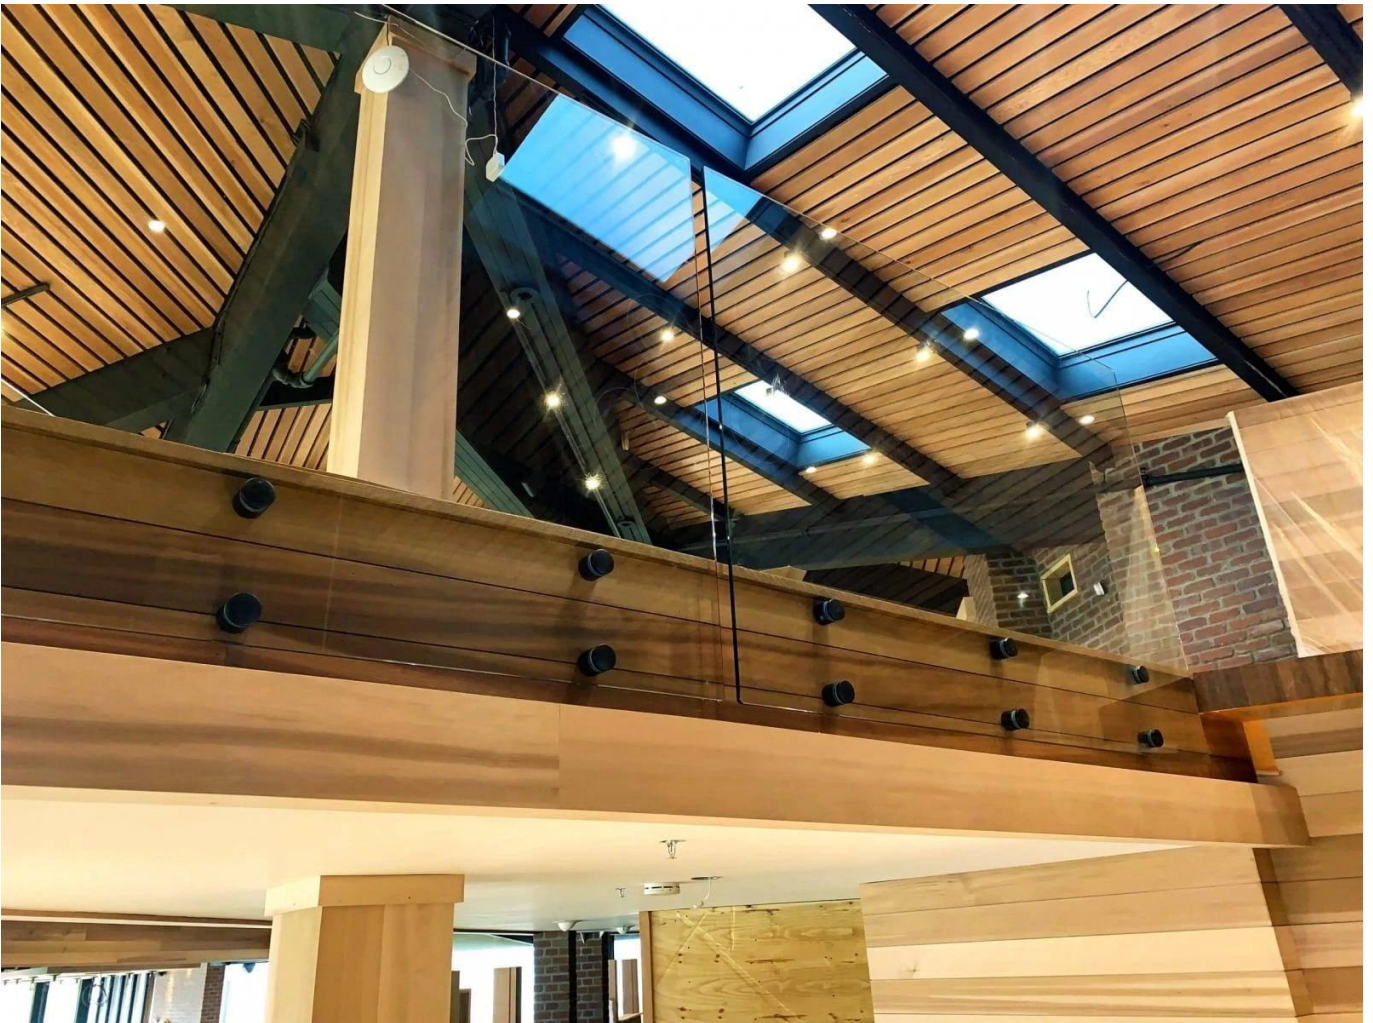

## Good Quality Balustrade Glass Railing Indoor Outdoor Stainless Steel Handrail Glass Clamp Standoff Balcony Stair Railings

First name	<b>Good Quality Balustrade Glass Railing Indoor Outdoor Stainless Steel Handrail Glass Clamp Standoff Balcony Stair Railings</b>
Model number:	SF-50
Diameter	50 mm
Productive process	CNC machining
Material	Stainless steel 304/316.
All done	Satin / mirror / black
Installation	mounted glass wall
For thicknesses of glass	10-19mm
MOQ.	10 pcs per item

The Glass railing It is a security barrier that is becoming increasingly popular.

It is primarily a protective railing that protects its users from falling.

A **point fastening** Glass railing It has various applications:

glass safety barrier for the pool and patio

Glass balustrade Balcony

Glass scale Rake

safety guardrail for landing, or loft.

In addition to our **Glass railing on profiles'** range, Kebil also offers a series of glass railings adapted to their needs: Point, fastening Clamp-fixing, fixing side profile, framed on each side, messages, etc ...