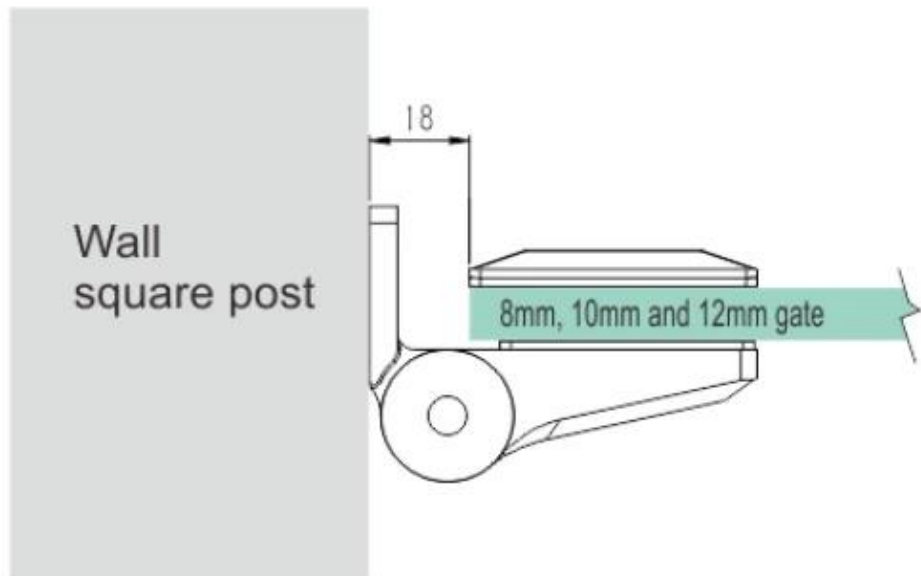

Glass Wall Hinge Square Spring Self-close Hinges Pool Fencing Use Stainless Steel Glass Hinge

Product Name	Glass Wall Hinge Square Spring Self-close Hinges Pool Fencing Use Stainless Steel Glass Hinge
Code Number	G-W
Material	316 stainless steel
Surface Finish	Matte black, satin brushed or mirror polished
Suitable Glass	8mm and 10mm glass gates
Type	Spring hinge, self close hinge, heavy duty hinge
Maximum Load	30-32 kgs
Application	Glass pool fencing, glass balustrade and railings

Glass to square post or wall hinge:

Satin brushed finish

Black Matte Finish

180 Degree Glass to Glass Hinge

KEBIL 科比奥®

Please contact us for more information:

Eve

Email: sales03@launch-china.cn