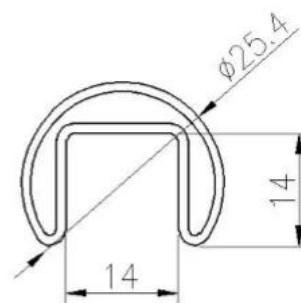

Product Specifications:

Product Name	Deck Balustrade Handrails Aluminum Base Shoe Railing Frameless Glass Balustrade Balcony Glass Railing	
Model	ALU-1262	
Total Height	950 / 1050 / 1150mm or Customized	
Materials	Base Shoe	Aluminum 6063
	Slot Pipe Handrail	SS304
		SS316
Finish	Slot Pipe Handrail	1.Mirror #600 #800
		2.Satin #180 #240 #320 #400
		3.Powder Coated
		4.Electroplated
	Base Channel	1. Anodized Silver- Outdoor Standard
		2. Powder Coated (black , white , etc.) - Outdoor Standard
		3. Aluminum mill finish & SS304/316 cover (Mirror,Satin,Color electroplate)

Aluminum Base Shoe:

Top Slotted Tube Handrail & Accessories:

25×21MM, GROOVE 14×14MM

Surface treatment: satin brushed / mirror polished

25*21 tube

Model: SQ2521

DIAMETER 25.4MM, GROOVE 14×14MM

Surface treatment: satin brushed / mirror polished

Model: RD2525

**Dia25.4mm slotted handrail tube
14x14mm groove**

180 degree joiner

90 degree joiner

wall-rail joiner

end cap

Welcome to contact us if any further information needed:

Eve