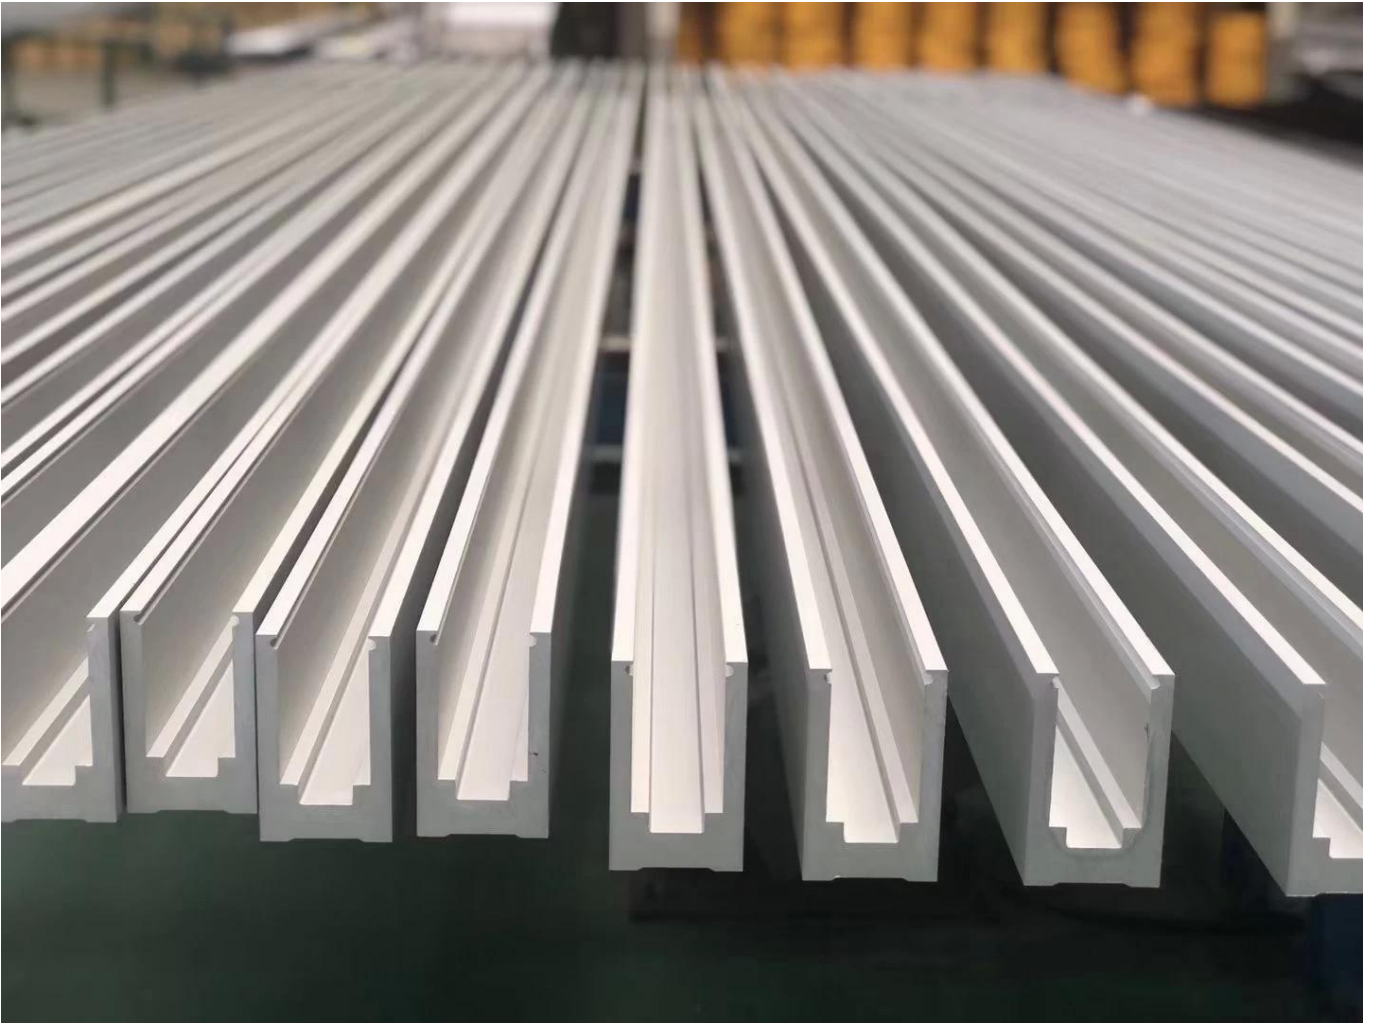

Product Specifications:

Product Name	Deck Balustrade Handrails Aluminum Base Shoe Railing Frameless Glass Balustrade Balcony Glass Railing	
Model	ALU-1262	
Total Height	950 / 1050 / 1150mm or Customized	
Materials	Base Shoe	Aluminum 6063
	Slot Pipe Handrail	SS304
		SS316
Finish	Slot Pipe Handrail	1.Mirror #600 #800
		2.Satin #180 #240 #320 #400
		3.Powder Coated
		4.Electroplated
	Base Channel	1. Anodized Silver- Outdoor Standard
		2. Powder Coated (black , white , etc.) - Outdoor Standard
		3. Aluminum mill finish & SS304/316 cover (Mirror,Satin,Color electroplate)

Aluminum Base Shoe:

Top Slotted Tube Handrail & Accessories:

25×21MM, GROOVE 14×14MM

Surface treatment: satin brushed / mirror polished

25*21 tube

Model: SQ2521

DIAMETER 25.4MM, GROOVE 14×14MM

Surface treatment: satin brushed / mirror polished

Model: RD2525

**Dia25.4mm slotted handrail tube
14x14mm groove**

180 degree joiner

90 degree joiner

wall-rail joiner

end cap

Welcome to contact us if any further information needed:

Eve