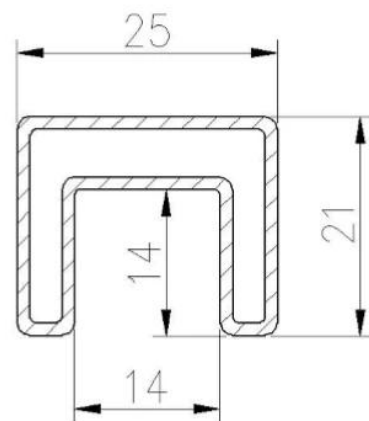

Product Specifications:

Product Name	Deck Balustrade Handrails Aluminum Base Shoe Railing Frameless Glass Balustrade Balcony Glass Railing	
Model	ALU-1262	
Total Height	950 / 1050 / 1150mm or Customized	
Materials	Base Shoe	Aluminum 6063
	Slot Pipe Handrail	SS304
		SS316
Finish	Slot Pipe Handrail	1.Mirror #600 #800
		2.Satin #180 #240 #320 #400
		3.Powder Coated
		4.Electroplated
	Base Channel	1. Anodized Silver- Outdoor Standard
		2. Powder Coated (black , white , etc.) - Outdoor Standard
		3. Aluminum mill finish & SS304/316 cover (Mirror,Satin,Color electroplate)

Aluminum Base Shoe:

Top Slotted Tube Handrail & Accessories:

25×21MM, GROOVE 14×14MM

Surface treatment: satin brushed / mirror polished

25*21 tube

Model: SQ2521

DIAMETER 25.4MM, GROOVE 14×14MM

Surface treatment: satin brushed / mirror polished

Model: RD2525

**Dia25.4mm slotted handrail tube
14x14mm groove**

180 degree joiner

90 degree joiner

wall-rail joiner

end cap

Welcome to contact us if any further information needed:

Eve