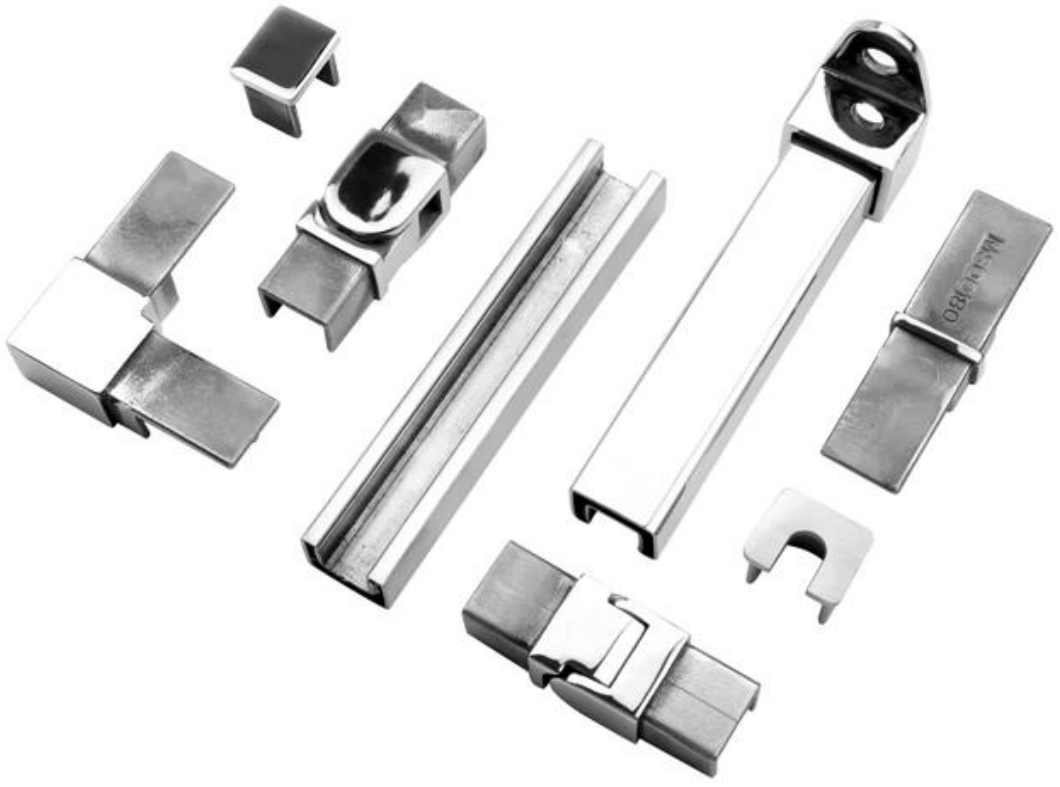

Product Specifications:

Product Name	Deck Balustrade Handrails Aluminum Base Shoe Railing Frameless Glass Balustrade Balcony Glass Railing	
Model	ALU-1262	
Total Height	950 / 1050 / 1150mm or Customized	
Materials	Base Shoe	Aluminum 6063
	Slot Pipe Handrail	SS304
		SS316
Finish	Slot Pipe Handrail	1.Mirror #600 #800
		2.Satin #180 #240 #320 #400
		3.Powder Coated
		4.Electroplated
	Base Channel	1. Anodized Silver- Outdoor Standard
		2. Powder Coated (black , white , etc.) - Outdoor Standard
		3. Aluminum mill finish & SS304/316 cover (Mirror,Satin,Color electroplate)

Aluminum Base Shoe:

Top Slotted Tube Handrail & Accessories:

25×21MM, GROOVE 14×14MM

Surface treatment: satin brushed / mirror polished

25*21 tube

Model: SQ2521

DIAMETER 25.4MM, GROOVE 14×14MM

Surface treatment: satin brushed / mirror polished

Model: RD2525

**Dia25.4mm slotted handrail tube
14x14mm groove**

180 degree joiner

90 degree joiner

wall-rail joiner

end cap

Welcome to contact us if any further information needed:

Eve