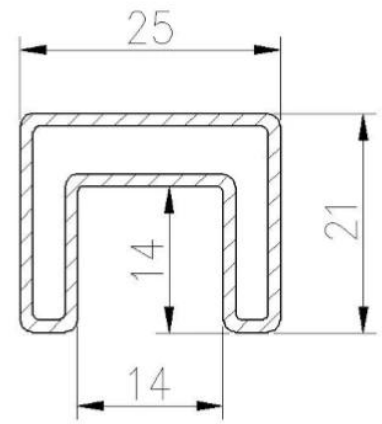

Aluminum U channel For Frameless Glass  
Balustrade for staircase , balcony, terrace, deck etc.

Product Specifications:

Product Name	Aluminum U channel For Frameless Glass Balustrade	
Model	ALU-1262	
Total Height	950 / 1050 / 1150mm or Customized	
Materials	Base Shoe	Aluminum 6063
	Slot Pipe Handrail	SS304
		SS316
Finish	Slot Pipe Handrail	1.Mirror #600 #800
		2.Satin #180 #240 #320 #400
		3.Powder Coated
		4.Electroplated
	Base Channel	1. Anodized Silver- Outdoor Standard
		2. Powder Coated (black , white , etc.) - Outdoor Standard
		3. Aluminum mill finish & SS304/316 cover (Mirror,Satin,Color electroplate)

Aluminum U channel :

Top Slotted Tube Handrail & Accessories:

**25 × 21MM, GROOVE 14 × 14MM**

Surface treatment: satin brushed / mirror polished

25\*21 tube

**Model: SQ2521**

**DIAMETER 25.4MM, GROOVE 14 × 14MM**

Surface treatment: satin brushed / mirror polished

**Model: RD2525**

**Dia25.4mm slotted handrail tube  
14x14mm groove**

**180 degree joiner**

**90 degree joiner**

**wall-rail joiner**

**end cap**

Welcome to contact us if any further information needed: