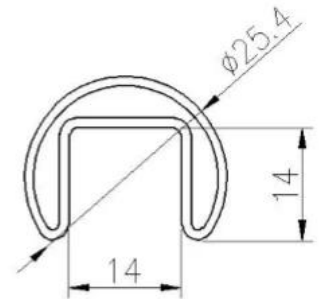

Aluminum U channel For Frameless Glass  
Balustrade for staircase , balcony, terrace, deck etc.

Product Specifications:

Product Name	Aluminum U channel For Frameless Glass Balustrade	
Model	ALU-1262	
Total Height	950 / 1050 / 1150mm or Customized	
Materials	Base Shoe	Aluminum 6063
	Slot Pipe Handrail	SS304
		SS316
Finish	Slot Pipe Handrail	1.Mirror #600 #800
		2.Satin #180 #240 #320 #400
		3.Powder Coated
		4.Electroplated
	Base Channel	1. Anodized Silver- Outdoor Standard
		2. Powder Coated (black , white , etc.) - Outdoor Standard
		3. Aluminum mill finish & SS304/316 cover (Mirror,Satin,Color electroplate)

Aluminum U channel :

Top Slotted Tube Handrail & Accessories:

**25 × 21MM, GROOVE 14 × 14MM**

Surface treatment: satin brushed / mirror polished

25\*21 tube

**Model: SQ2521**

**DIAMETER 25.4MM, GROOVE 14 × 14MM**

Surface treatment: satin brushed / mirror polished

**Model: RD2525**

**Dia25.4mm slotted handrail tube  
14x14mm groove**

**180 degree joiner**

**90 degree joiner**

**wall-rail joiner**

**end cap**

Welcome to contact us if any further information needed: