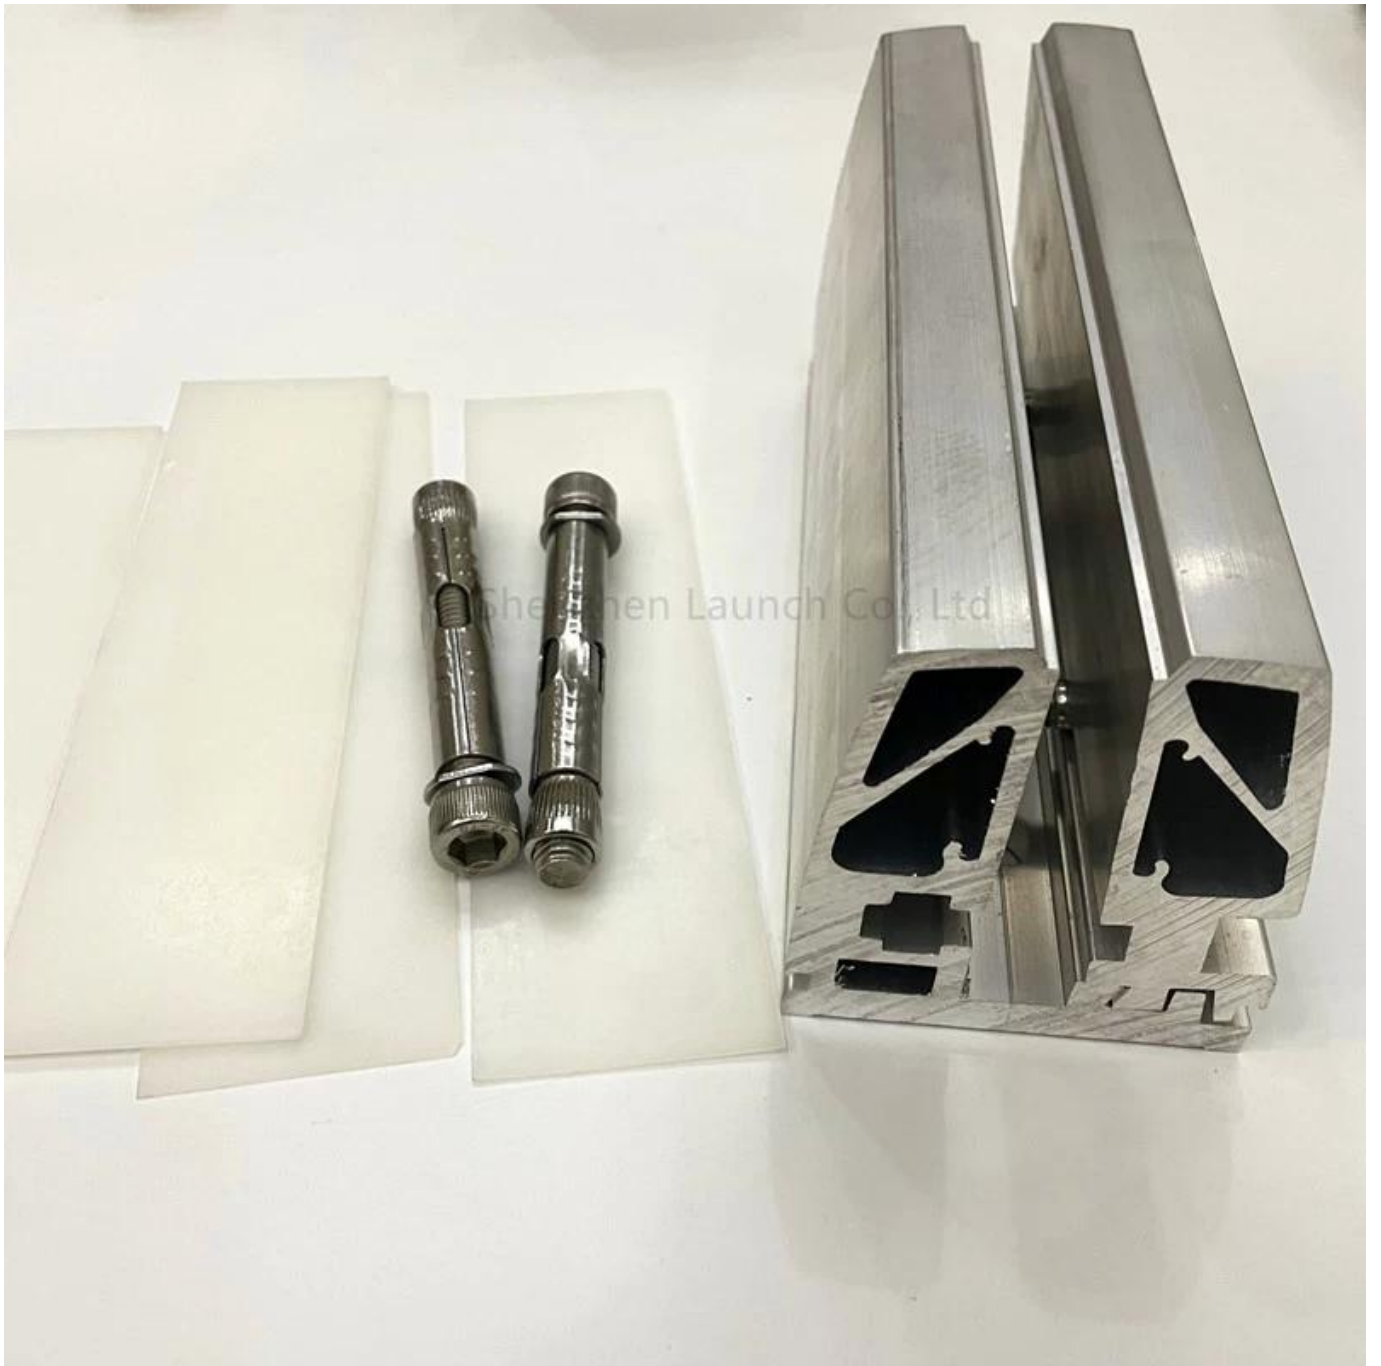

Aluminum U channel For Frameless Glass  
Balustrade for staircase , balcony, terrace, deck etc.

Product Specifications:

Product Name	Aluminum U channel For Frameless Glass Balustrade	
Model	ALU-1262	
Total Height	950 / 1050 / 1150mm or Customized	
Materials	Base Shoe	Aluminum 6063
	Slot Pipe Handrail	SS304
		SS316
Finish	Slot Pipe Handrail	1.Mirror #600 #800
		2.Satin #180 #240 #320 #400
		3.Powder Coated
		4.Electroplated
	Base Channel	1. Anodized Silver- Outdoor Standard
		2. Powder Coated (black , white , etc.) - Outdoor Standard
		3. Aluminum mill finish & SS304/316 cover (Mirror,Satin,Color electroplate)

Aluminum U channel :

Top Slotted Tube Handrail & Accessories:

**25 × 21MM, GROOVE 14 × 14MM**

Surface treatment: satin brushed / mirror polished

25\*21 tube

**Model: SQ2521**

**DIAMETER 25.4MM, GROOVE 14 × 14MM**

Surface treatment: satin brushed / mirror polished

**Model: RD2525**

**Dia25.4mm slotted handrail tube  
14x14mm groove**

**180 degree joiner**

**90 degree joiner**

**wall-rail joiner**

**end cap**

Welcome to contact us if any further information needed: