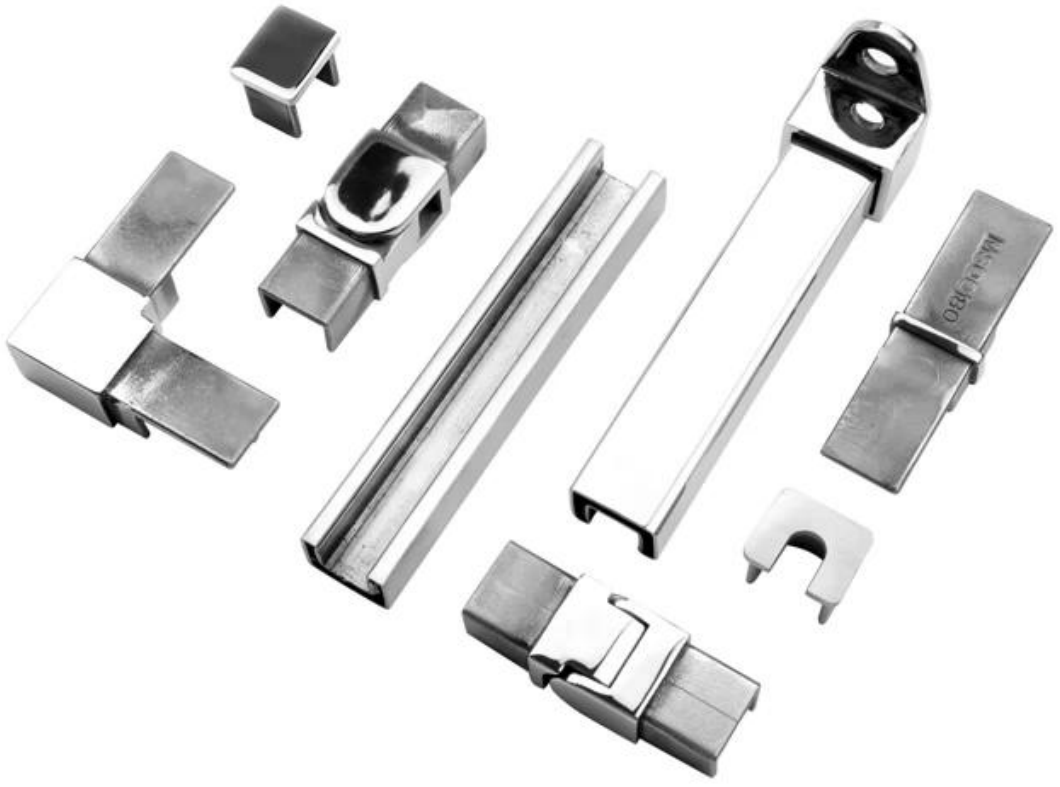

Aluminum U channel For Frameless Glass  
Balustrade for staircase , balcony, terrace, deck etc.

Product Specifications:

Product Name	Aluminum U channel For Frameless Glass Balustrade	
Model	ALU-1262	
Total Height	950 / 1050 / 1150mm or Customized	
Materials	Base Shoe	Aluminum 6063
	Slot Pipe Handrail	SS304
		SS316
Finish	Slot Pipe Handrail	1.Mirror #600 #800
		2.Satin #180 #240 #320 #400
		3.Powder Coated
		4.Electroplated
	Base Channel	1. Anodized Silver- Outdoor Standard
		2. Powder Coated (black , white , etc.) - Outdoor Standard
		3. Aluminum mill finish & SS304/316 cover (Mirror,Satin,Color electroplate)

Aluminum U channel :

Top Slotted Tube Handrail & Accessories:

**25 × 21MM, GROOVE 14 × 14MM**

Surface treatment: satin brushed / mirror polished

25\*21 tube

**Model: SQ2521**

**DIAMETER 25.4MM, GROOVE 14 × 14MM**

Surface treatment: satin brushed / mirror polished

**Model: RD2525**

**Dia25.4mm slotted handrail tube  
14x14mm groove**

**180 degree joiner**

**90 degree joiner**

**wall-rail joiner**

**end cap**

Welcome to contact us if any further information needed: