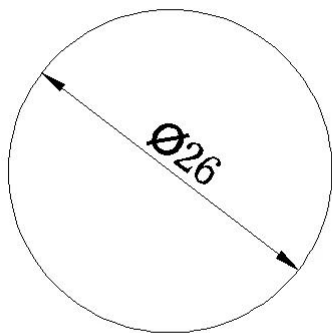

# Aluminum Glass Door Pull Handles Glass Shower Door Handle Door Knobs

Material	stainless steel,aluminum,brass,plastic or customer's requirements
Finish	satin/mirror/chrome or customer's requirement
Dimension	standard size in stock or customer's requirement
Application	drawer,furniture,kitchen,cabinet,glass door...
CNC machining service	available

## ***Handle Knob details***