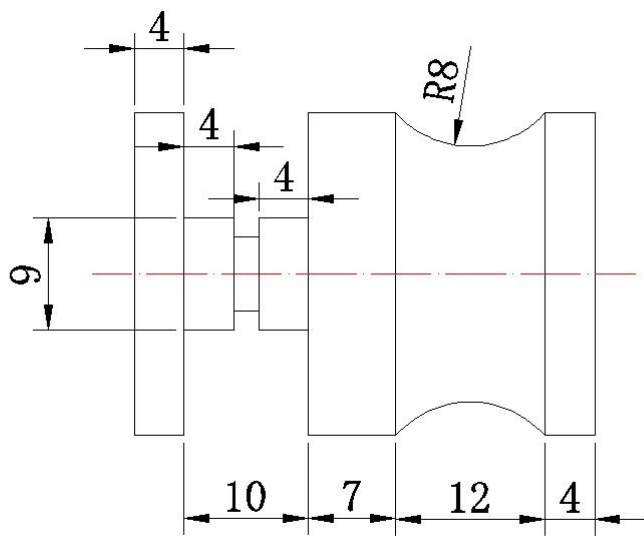

# Aluminum Glass Door Pull Handles Glass Shower Door Handle Door Knobs

Material	stainless steel,aluminum,brass,plastic or customer's requirements
Finish	satin/mirror/chrome or customer's requirement
Dimension	standard size in stock or customer's requirement
Application	drawer,furniture,kitchen,cabinet,glass door...
CNC machining service	available

## ***Handle Knob details***