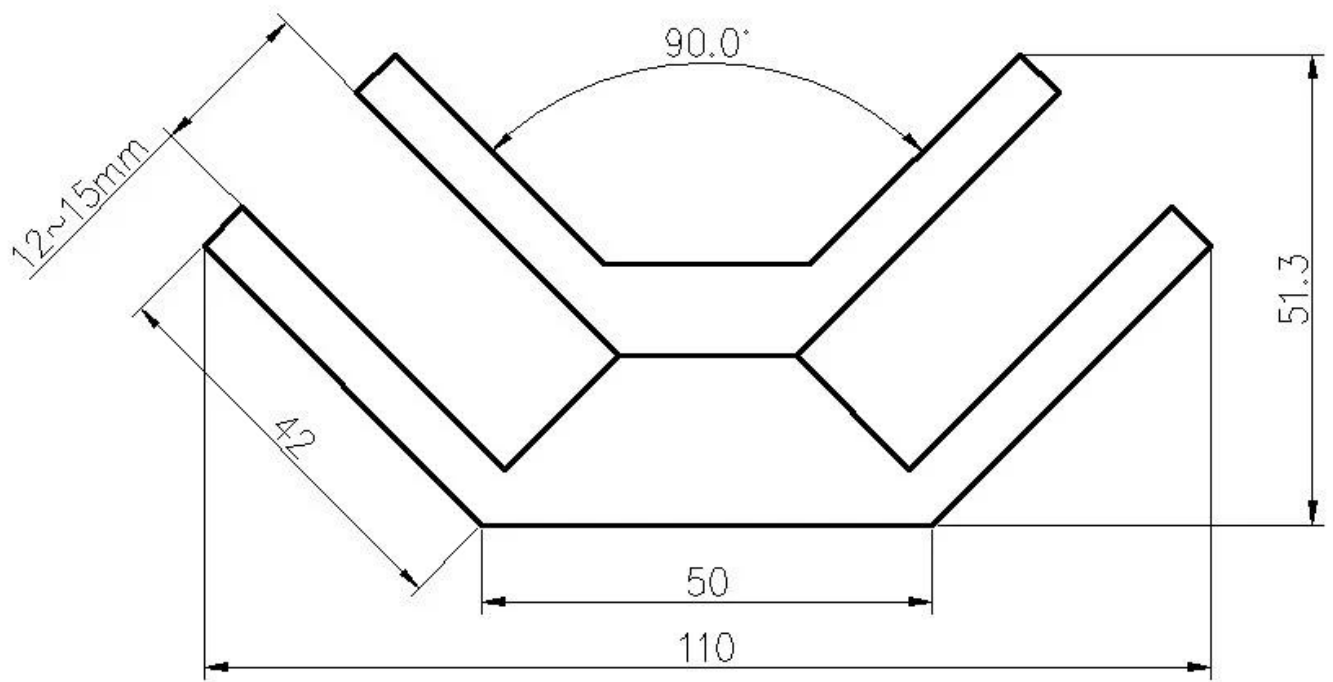

304/316 stainless steel 90 degree corner glass clamp specifications as following-

I. Main Features -

Model No.	PV-90
Glass thickness	10-12mm
Size	51.3*42mm
Material available	SS 304 /316
Application	Corner of glass fence