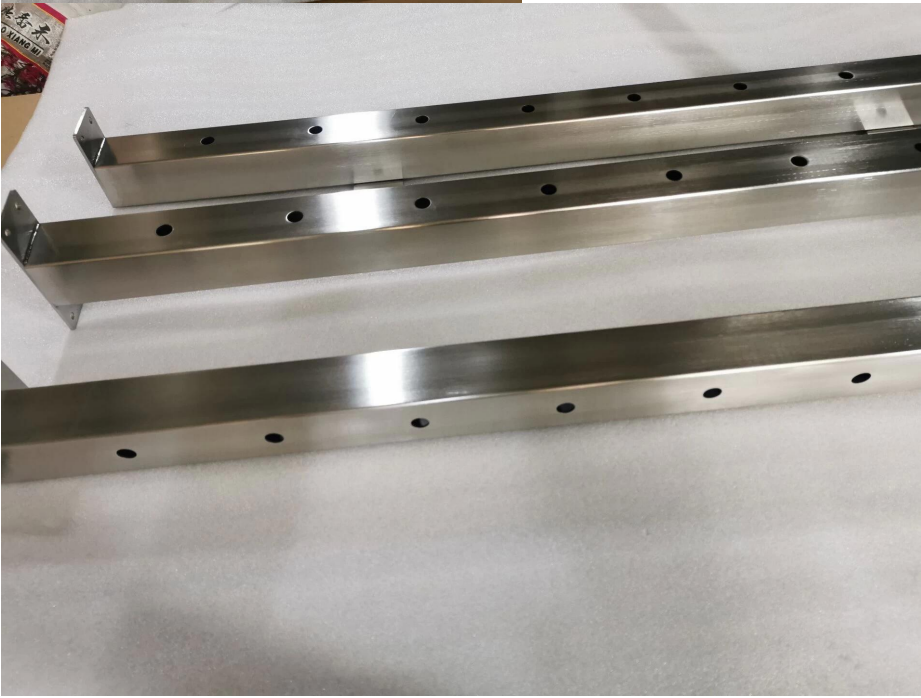

2022 Hot Sale High Quality Deck Rail Modern Rod Bar Balcony Railing

Maximum Centers	1800mm.
Materials Grades	Grade 304 (interior) Grade 316 (exterior)
Standard Height	1000mm. 1067mm (42 inches) 1100mm. 1200mm.
Infill	8mm solid auction 12.7mm hollow tube
Post Measurements.	Round: 50.8 / 42.4 / 38mm Square: 50 * 50mm Rectangle: 50 * 25mm

Round Design Fascia/Side Mount Rod Bar Post:

Matte Black Crossbar Post:

Welcome to contact us for more details:
Eve
E-mail: sales03@launch-china.cn.
HP / Whatsapp / WeChat: +8613686807796.